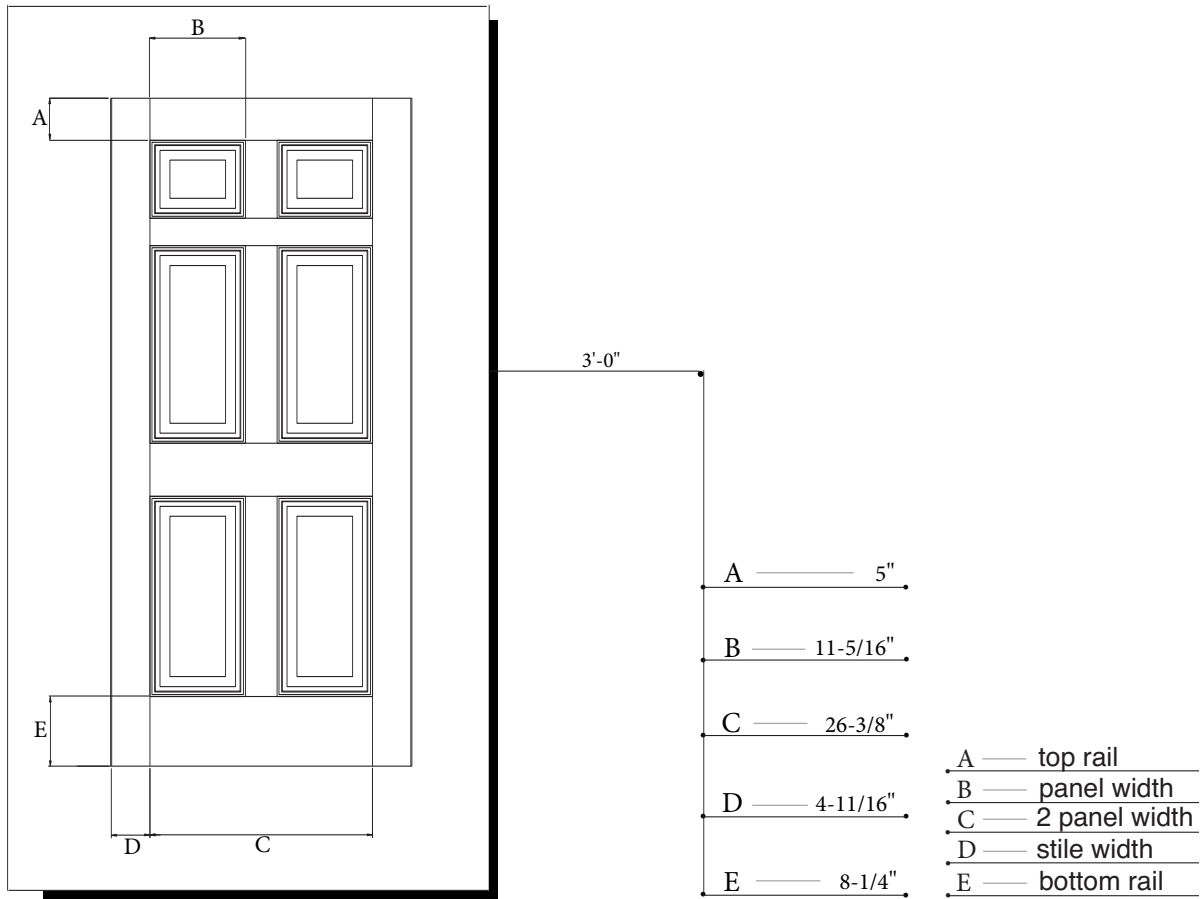

6'-8" 6 PANEL DOOR SLAB

MODEL DRG60, DRS60, DRW60 (3'-0" x 6'-8")

Matching Sidelite SLG/SLS60; SLG/SLS60DS; SLW60

CUT-OUTS & GLASS INSERT AVAILABLE