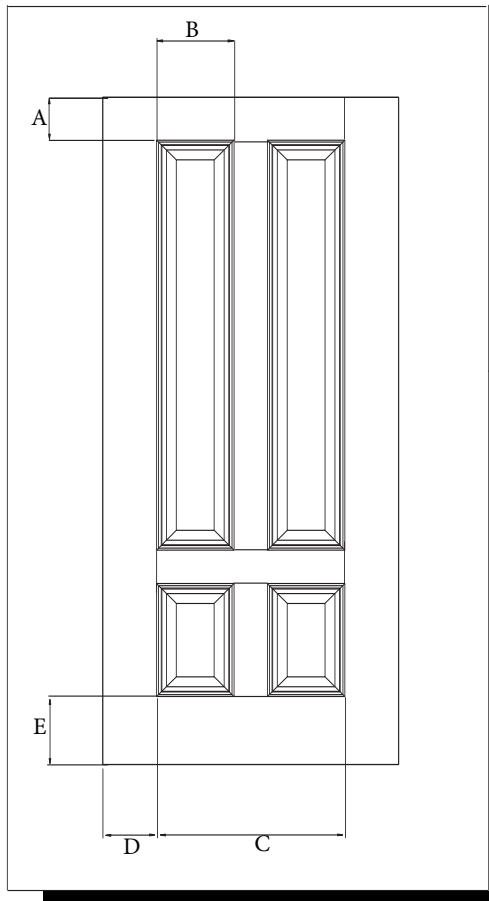

6'-8" 3/4 4 PANEL DOOR SLAB

MODEL DRG49, DRS49 (3'-0" x 6'-8")

Matching Sidelite SLG/SLS49

3'-0"

A — 4-5/8"

B — 9-1/4"

C — 22-1/2"

D — 6-5/8"

E — 8-1/16"

A — top rail
 B — panel width
 C — 2 panel width
 D — stile width
 E — bottom rail

CUT-OUTS & GLASS INSERT AVAILABLE

3/4 LITE 23" X 49" (cut-out)
 22" X 48" (glass)

3/4 TWIN LITE 9" X 49" (cut-out)
 8" X 48" (glass)

F — 4-5/8"

F — distance from top of door to top of cut-out