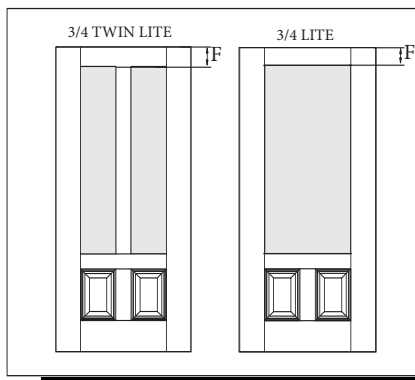

6'-8" 3/4 4 PANEL DOOR SLAB

MODEL DRG49, DRS49 (3'-0" x 6'-8")

Matching Sidelite SLG/SLS49

3'-0"

A — 4-5/8"

B — 9-1/4"

C — 22-1/2"

D — 6-5/8"

E — 8-1/16"

A — top rail
 B — panel width
 C — 2 panel width
 D — stile width
 E — bottom rail

CUT-OUTS & GLASS INSERT AVAILABLE

3/4 LITE 23" X 49" (cut-out)
 22" X 48" (glass)

3/4 TWIN LITE 9" X 49" (cut-out)
 8" X 48" (glass)

F — 4-5/8"

F — distance from top of door to top of cut-out