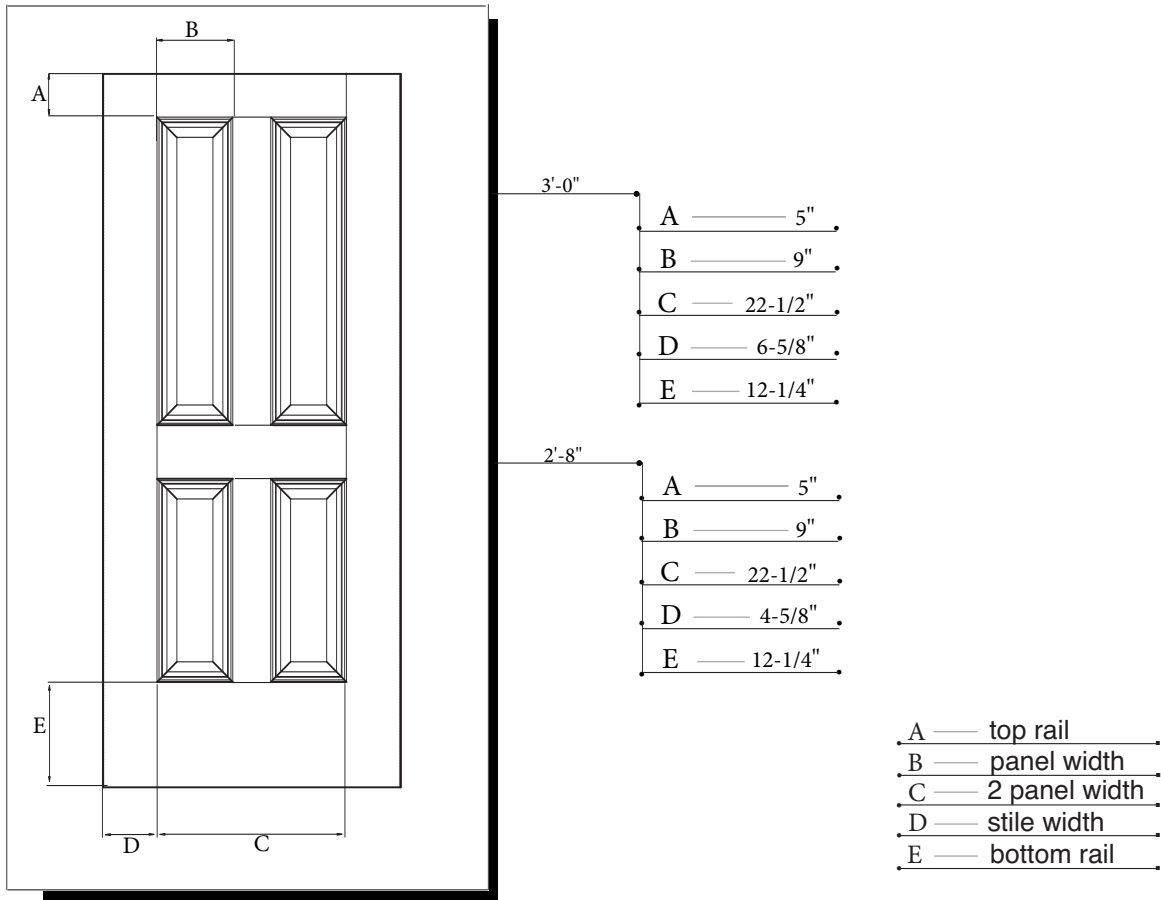

7'-0" 4 PANEL DOOR SLAB

MODEL DRG4170, DRS4170 (3'-0", 2'-8" x 7'-0")

Matching Sidelite SLG/SLS41

CUT-OUTS & GLASS INSERT AVAILABLE