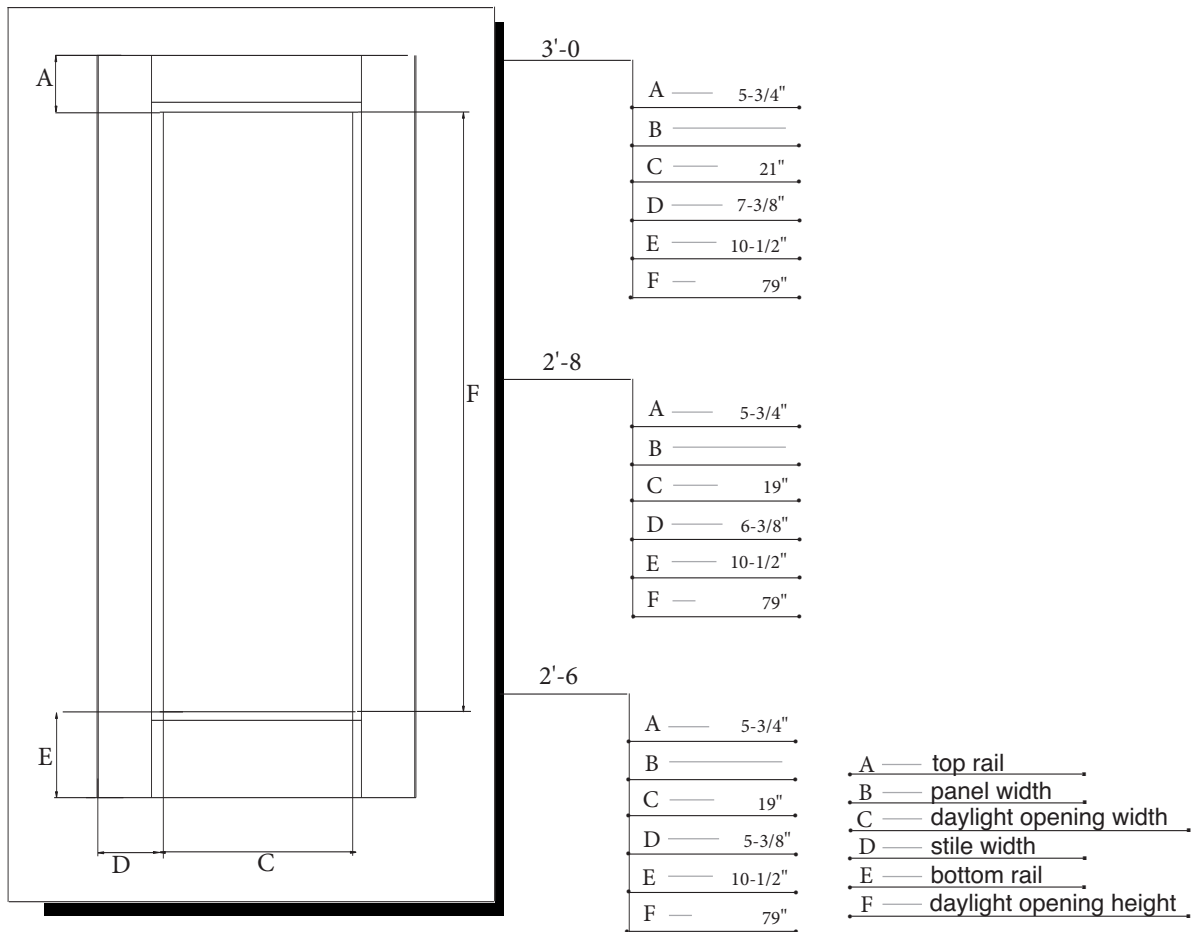

8'-0" FLUSH GLAZED WIDESTILE DOOR SLAB / ONELITE

MODEL DRG1W80, DRS1W80 (3'-0", 2'-8", 2'-6" x 8'-0")

GLASS SIZES AVAILABLE

DOOR SIZE	GLASS SIZE	DAYLIGHT OPENING
3'-0" X 8'-0"	22" X 80"	21" X 79"
2'-8" X 8'-0"	22" X 80"	21" X 79"
2'-6" X 8'-0"	20" X 80"	19" X 79"

GLASS THICKNESS : 5/8"