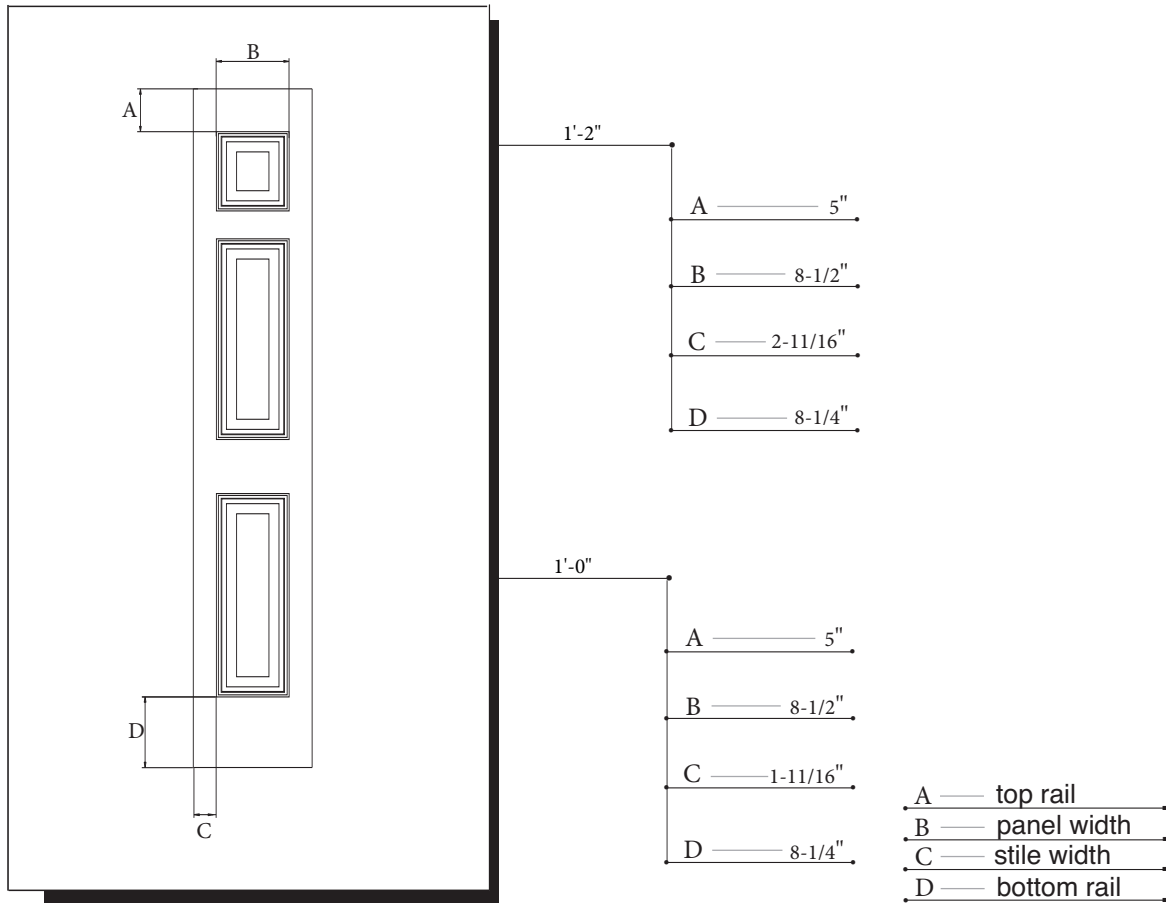

6'-8" 6 PANEL SIDELITE

Not in stock in US. Drop ship only.

MODEL SLS60DS (1'-2", 1'-0" x 6'-8")

Match w/ DRS60

CUT-OUTS & GLASS INSERT AVAILABLE