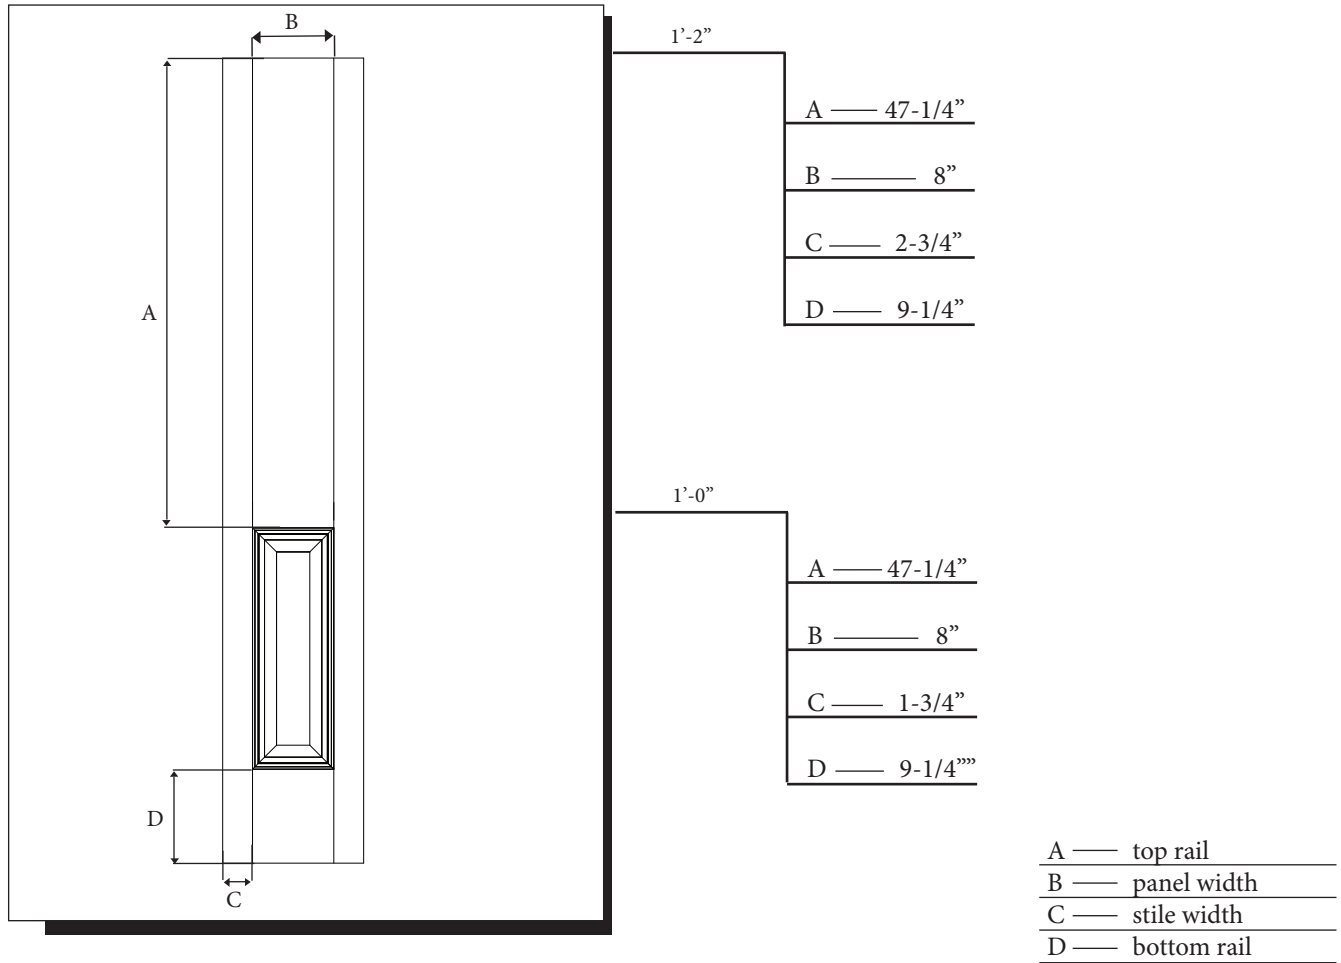

6'-8" SIX PANEL SIDELITE

MODEL SLG61/SLS61 (1'-2", 1'-0" x 6'-8")

CUT-OUTS & GLASS INSERT AVAILABLE