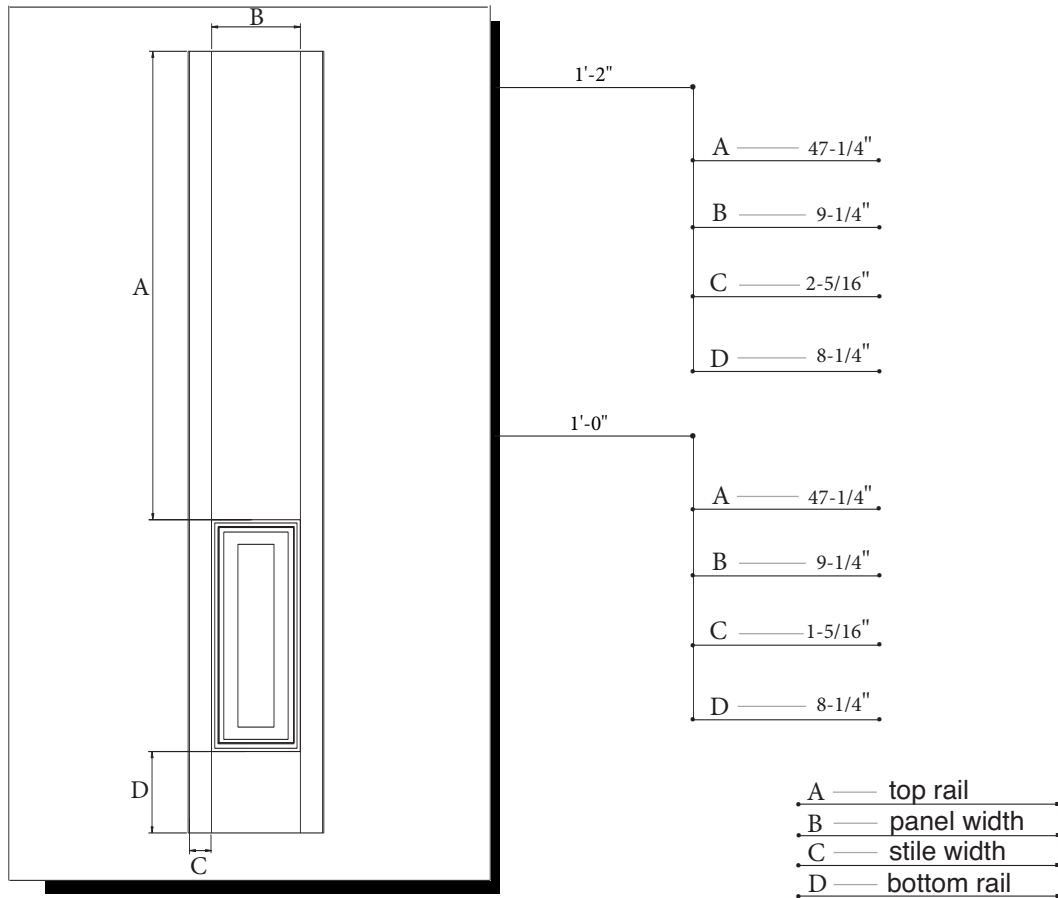

6'-8" 6 PANEL SIDELITE

Not in stock in US. Drop ship only.

MODEL SLG60DS (1'-2", 1'-0" x 6'-8")

Match w/ DRG/DRS40; DRG/DRS60

CUT-OUTS & GLASS INSERT AVAILABLE