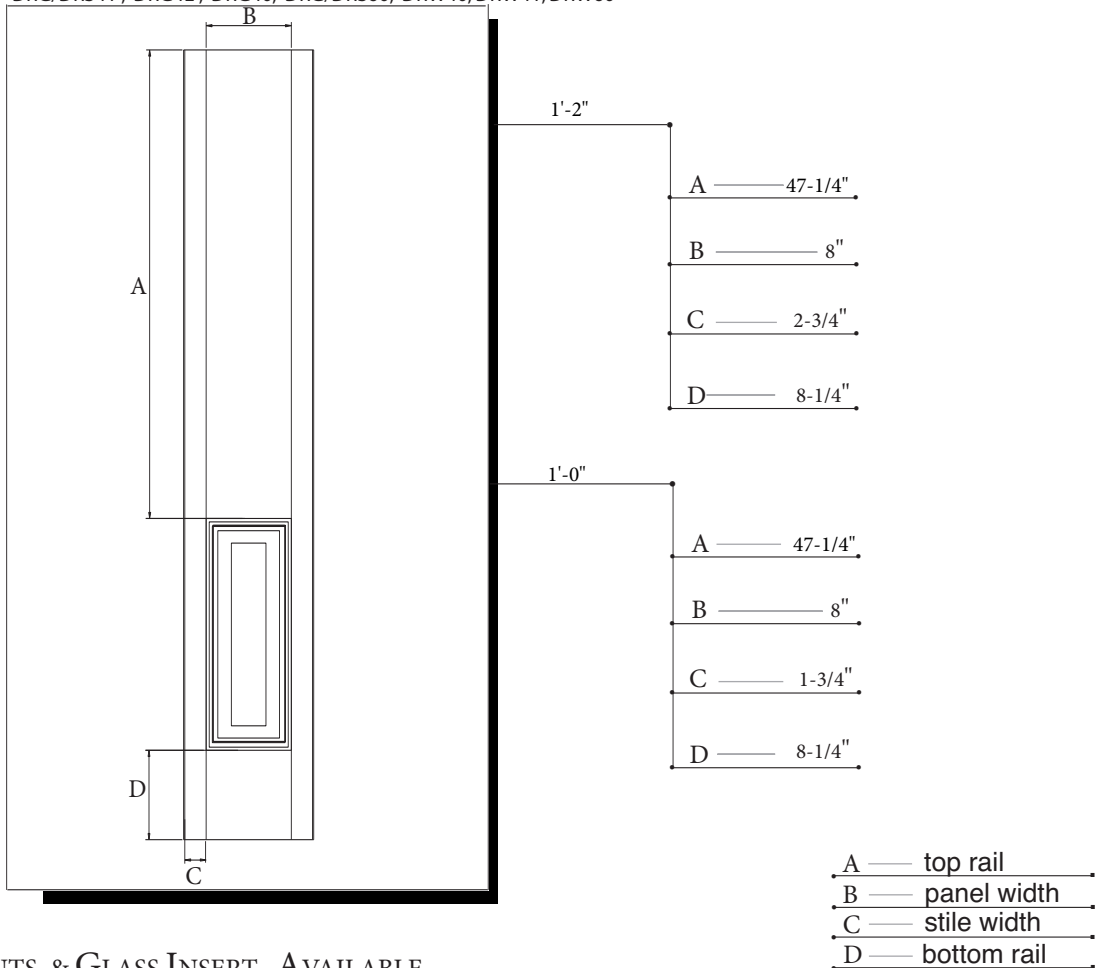

6'-8" 1 PANEL SIDELITE

MODEL SLG60, SLS60, SLW60 (1'-2", 1'-0" x 6'-8")

Match w/ DRG/DRS41 ; DRG4E ; DRG40; DRG/DRS60; DRW40;DRW41,DRW60

CUT-OUTS & GLASS INSERT AVAILABLE