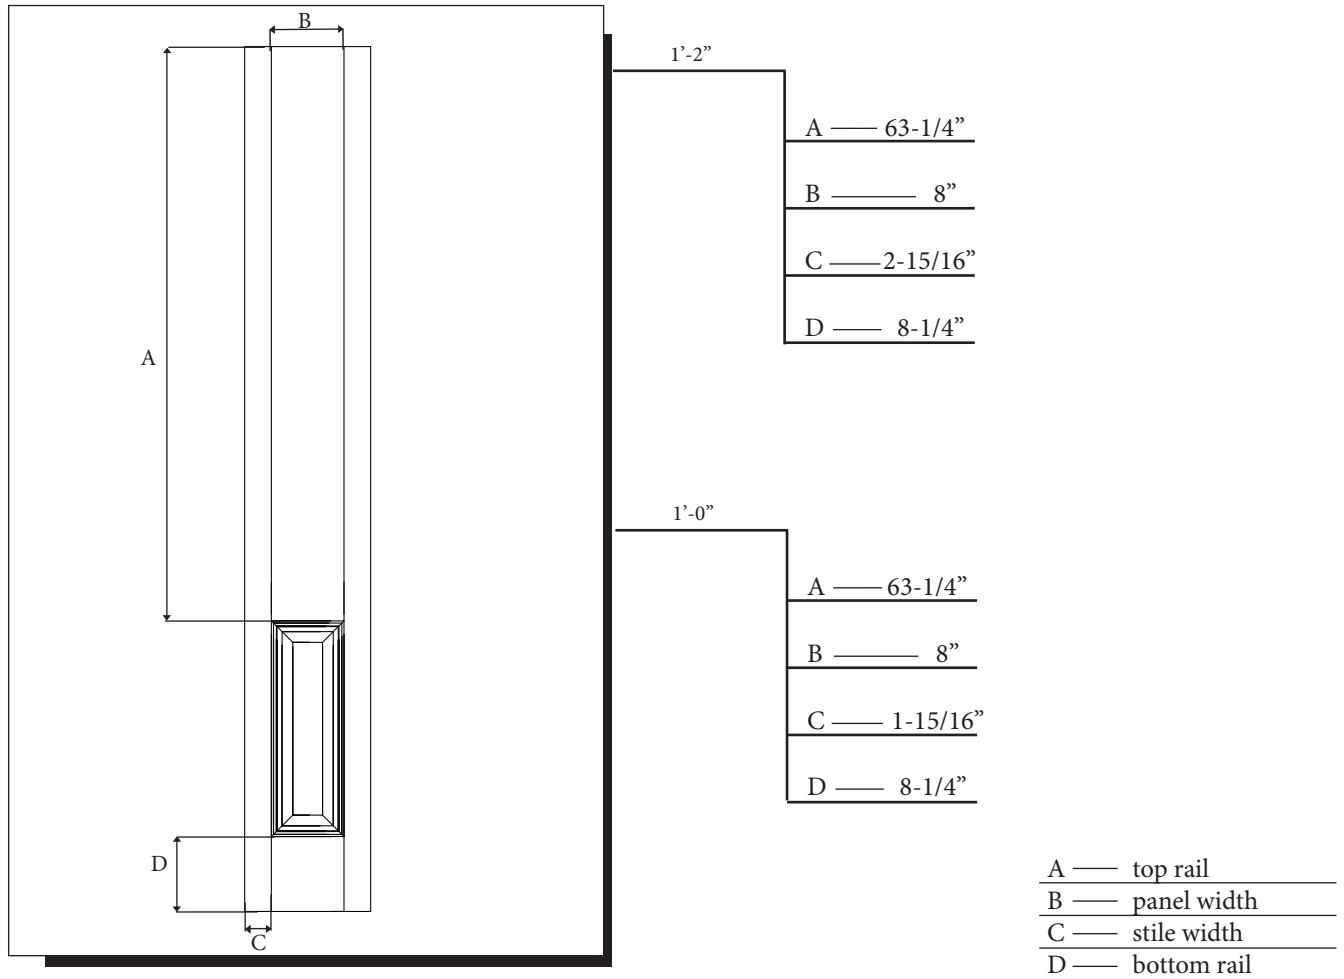

8'-0" FOUR PANEL SIDELITE

MODEL SLG4180/SLS4180 (1'-2", 1'-0" x 8' -0")

CUT-OUTS & GLASS INSERT AVAILABLE