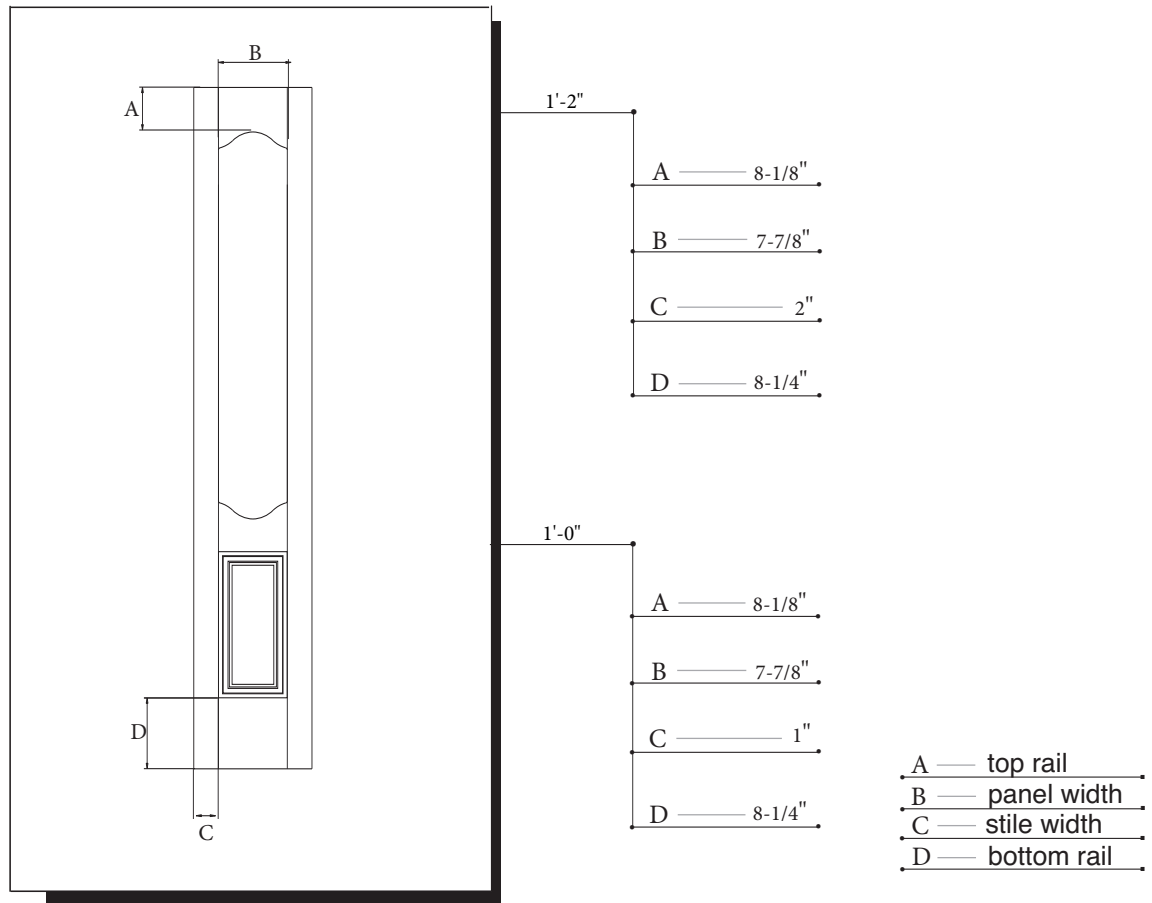

6'-8" 3/4 OVAL PREMIUM SIDELITE

MODEL SLG3P, SLS3P (1'-2", 1'-0" x 6'-8")

Match w/ DRG/DRS3P

CUT-OUTS & GLASS INSERT AVAILABLE