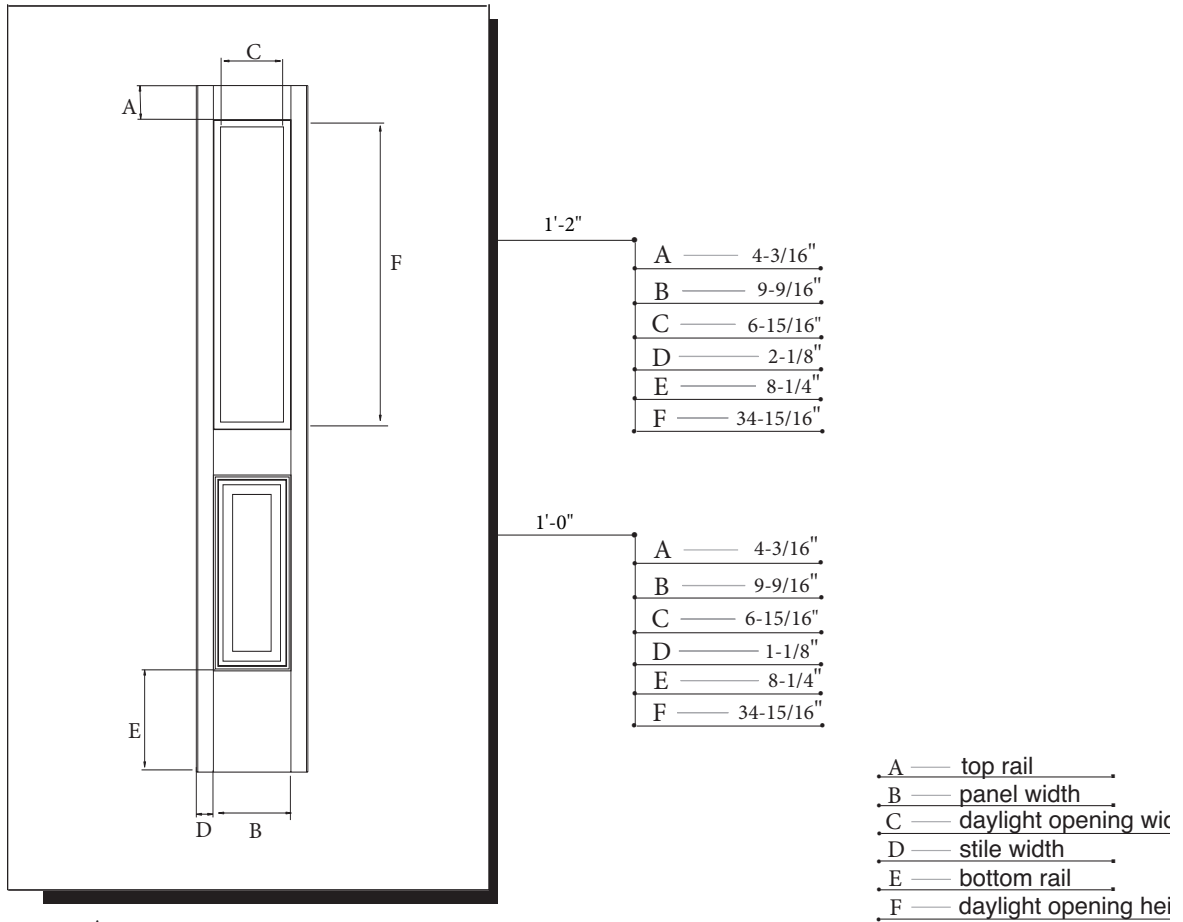

6'-8" FLUSH GLAZED HALF LITE SIDELITE / ONELITE

MODEL SLG12, SLS12 (1'-2", 1'-0" x 6'-8")

Match w/ DRG/DRS12

GLASS SIZES AVAILABLE

DOOR SIZE	GLASS SIZE	DAYLIGHT OPENING
1'-2" X 6'-8"	8" X 36"	6-15/16" X 34-15/16"
1'-0" X 6'-8"	8" X 36"	6-15/16" X 34-15/16"

GLASS THICKNESS : 1"