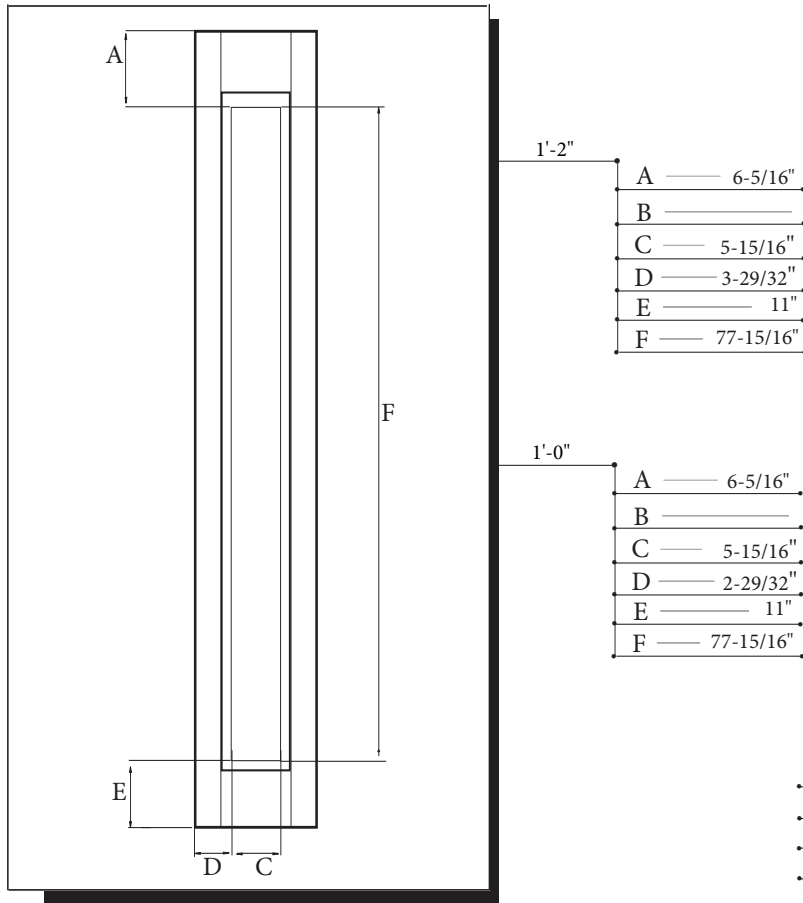

## 8'-0" FLUSH GLAZED SIDELITE

### MODEL SLG1080, SLS1080 (1'-2", 1'-0" x 8'-0")

Match w/ DRG/DRS1080

- A — top rail
- B — panel width
- C — daylight opening width
- D — stile width
- E — bottom rail
- F — daylight opening height

CUT-OUTS & GLASS INSERT AVAILABLE

DOOR SIZE	GLASS SIZE	DAYLIGHT OPENING
1'-2" X 8'-0"	7" X 79"	5-15/16" X 77-15/16"
1'-0" X 8'-0"	7" X 79"	5-15/16" X 77-15/16"

GLASS THICKNESS : 5/8"