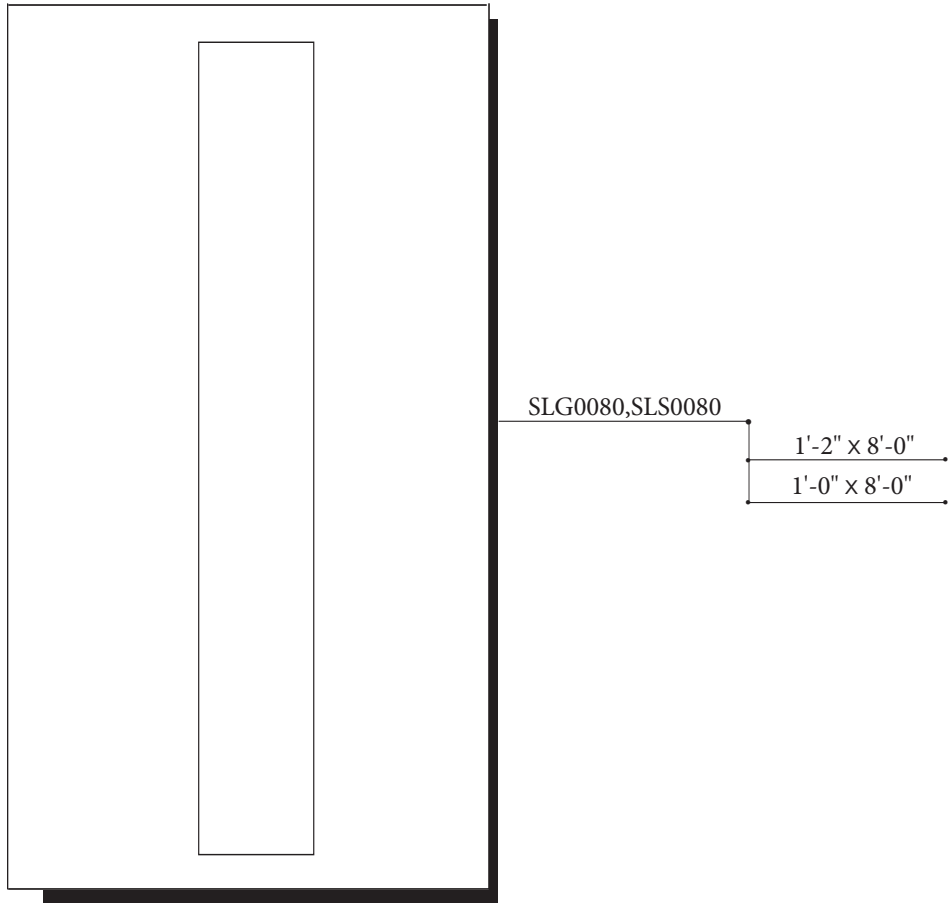

8'-0" FLUSH SIDELITE

MODEL SLG0080, SLS0080 (1'-2", 1'-0" x 8'-0")

Match w/ DRG/DRS0080

CUT-OUTS & GLASS INSERT AVAILABLE