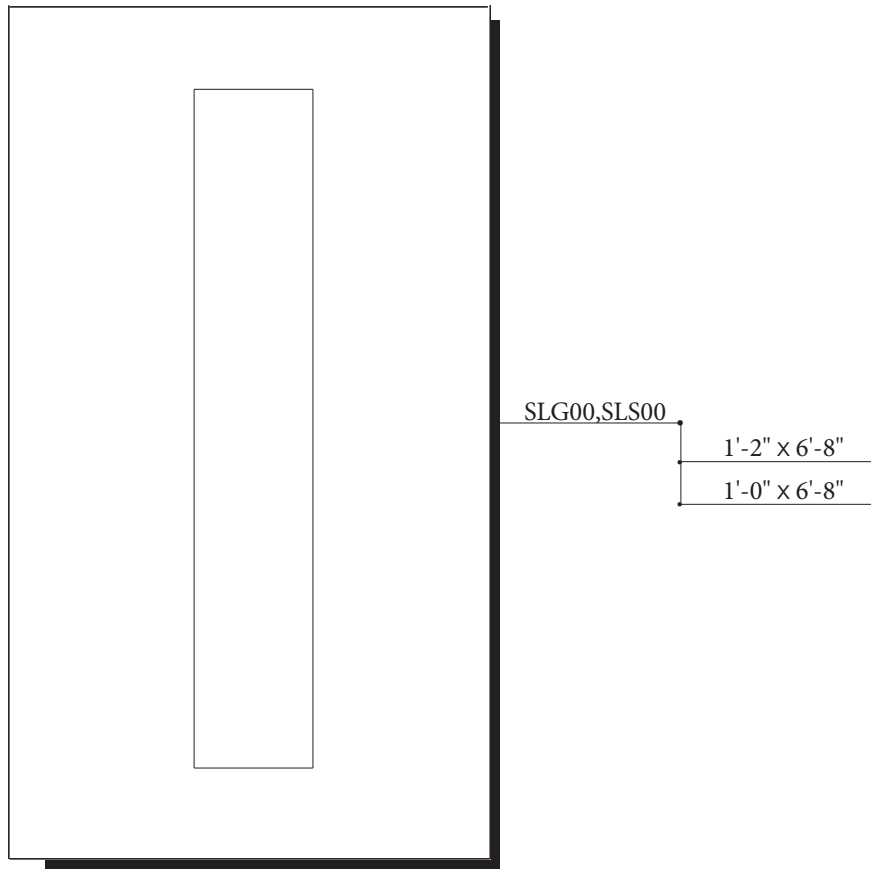

6'-8" FLUSH SIDELITE

MODEL SLG00, SLW00, SLS00 (1'-2", 1'-0" x 6'-8")

Match w/ DRG/DRS00

CUT-OUTS & GLASS INSERT AVAILABLE