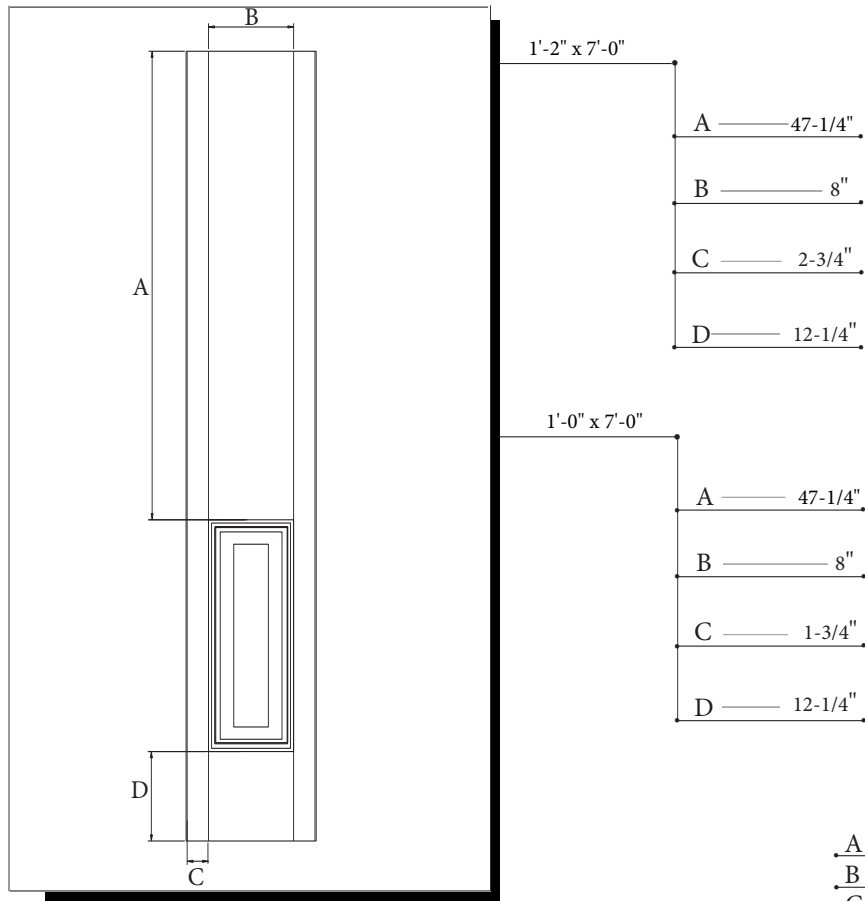

7'-0" 4 PANEL SIDELITE

MODEL SLG41, SLS41 (1'-2", 1'-0" x 7'-0")

Match w/ DRG/DRS4170

- A — top rail
- B — panel width
- C — stile width
- D — bottom rail

CUT-OUTS & GLASS INSERT AVAILABLE