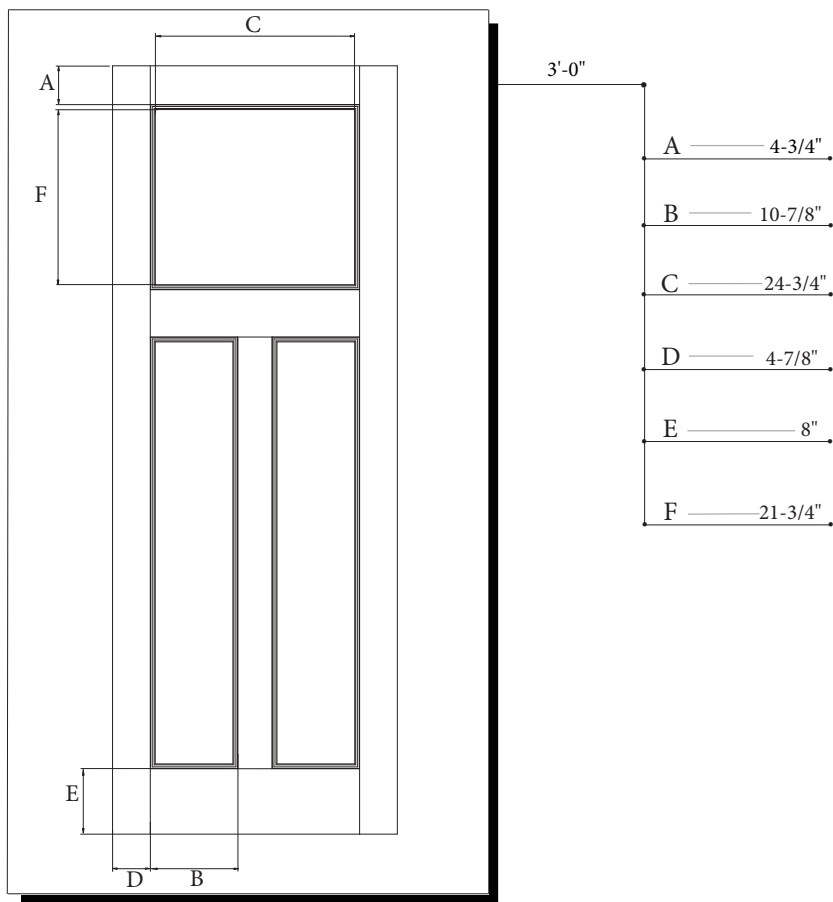

KNOW THE BEAUTY OF INNOVATION

8'-0" CRAFTSMAN SMOOTH SKIN FLUSH GLAZED

MODEL DRS3C80 (3'-0" x8'-0")

Matching SideliteS LS3C80

- A — top rail
- B — panel width
- C — daylight opening width
- D — stile width
- E — bottom rail
- F — daylight opening height