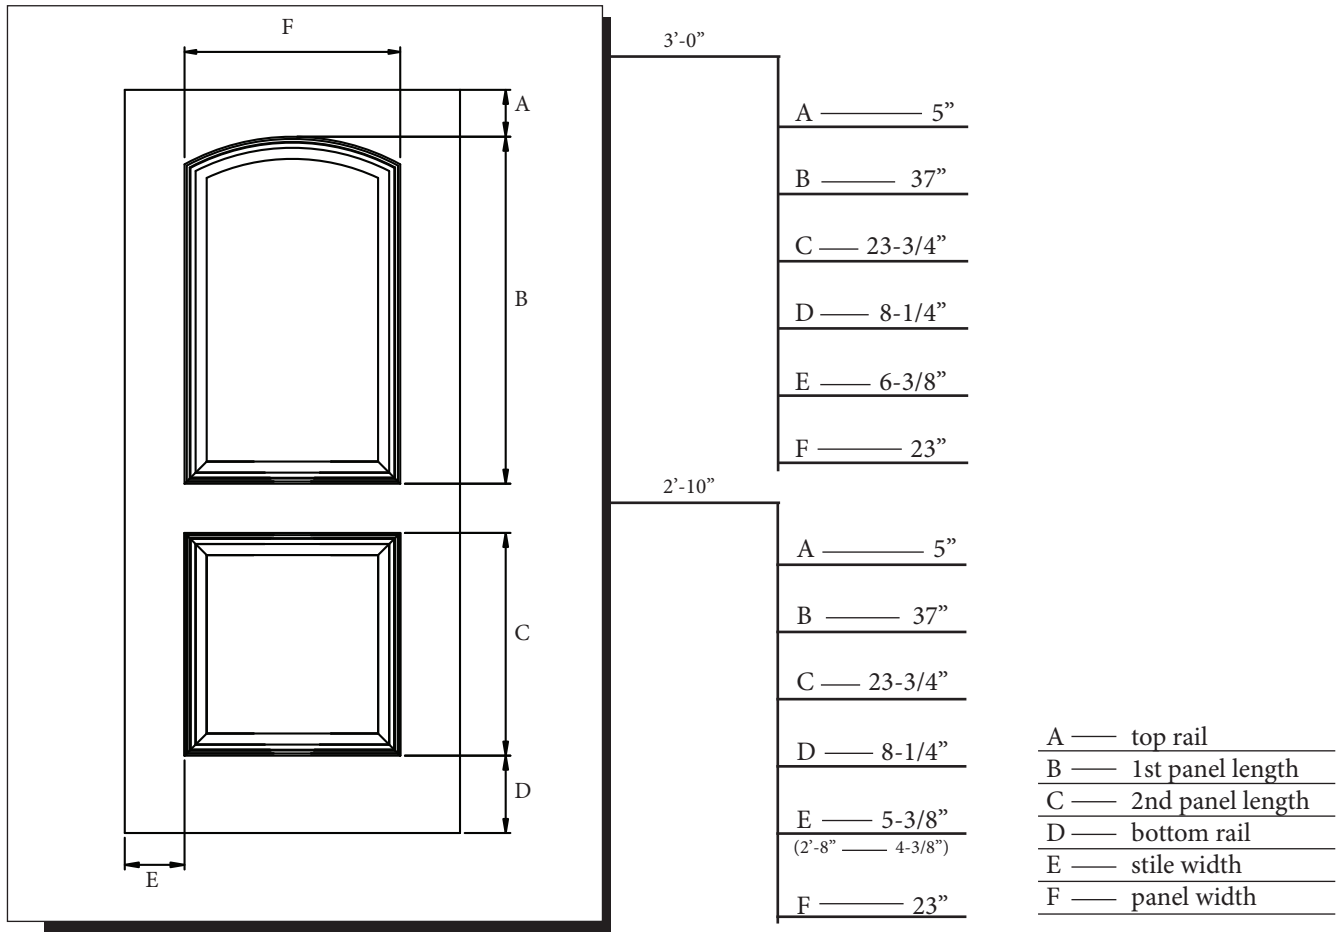

6'-8" SMOOTH SKIN TWO PANEL w/ ARCH PANEL
MODEL DRS2D (3'-0", 2'-10", 2'-8" x 6' -8")

Matching Sidelite SL560

CUT-OUTS & GLASS INSERT AVAILABLE
