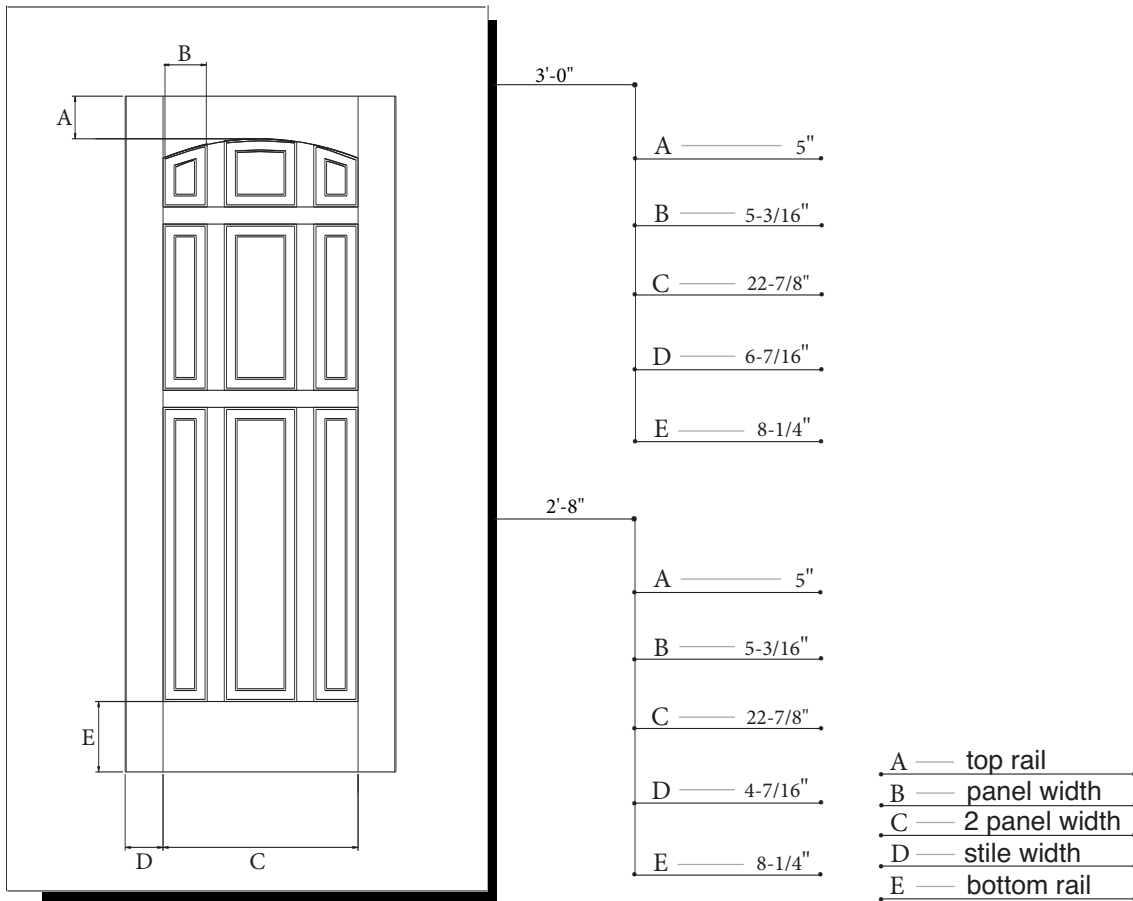

## 6'-8" 9 PANEL DOOR SLAB

### MODEL DRG90, DRS90 (3'-0", 2'-8" x 6'-8")

Matching Sidelite SLG/SLS60