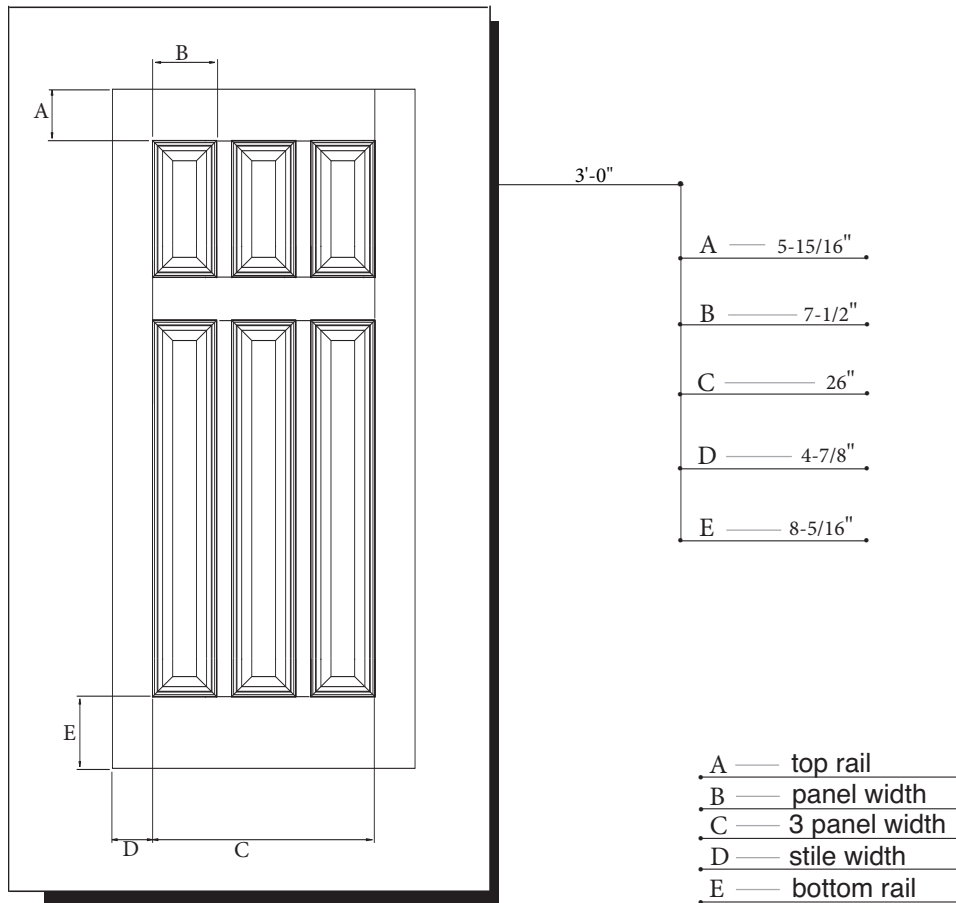

## 6'-8" CRAFTSMAN DOOR SLAB

### MODEL DRG6C, DRS6C (3'-0" x 6'-8")

Matching Sidelite SLG60/SL560