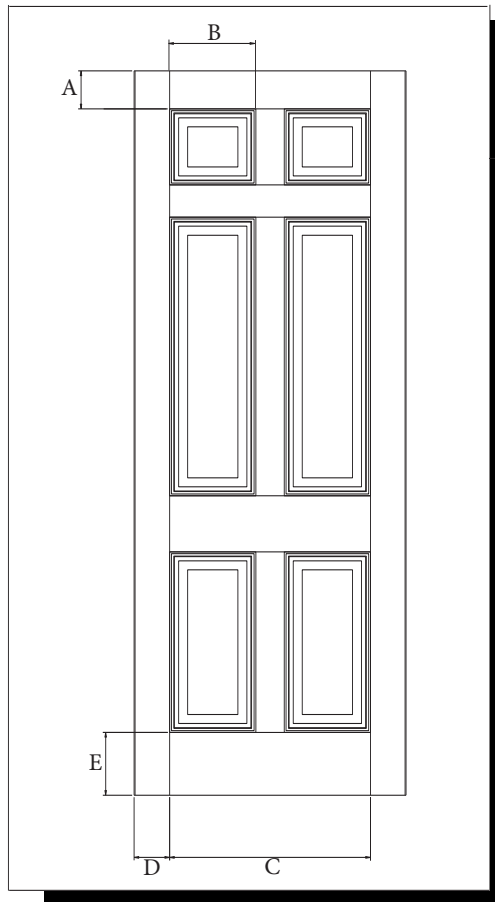

KNOW THE BEAUTY OF INNOVATION

**6 PANEL 8'-0" DOOR SLAB**

**MODEL DRG6080, DRS6080 (3'-0" x 8'-0")**

Matching Sidelite SLG/SL53080

3'-0"

- A — 5"
- B — 11-5/16"
- C — 26-3/8"
- D — 4-11/16"
- E — 8-1/4"

- A — top rail
- B — panel width
- C — 2 panel width
- D — stile width
- E — bottom rail

**CUT-OUTS & GLASS INSERT AVAILABLE**

- HALF VIEW 26-1/2" X 51" (cut-out)
- 25-1/2" X 50" (glass)
- TOP 2 CUT 26-1/2" X 10" (cut-out)
- 25-1/2" X 9" (glass)
- TOP 2 PANEL 11-1/2" X 10" (cut-out)
- 10-1/2" X 9" (glass)
- F — 5"

F—distance from top of door to top of cut-out