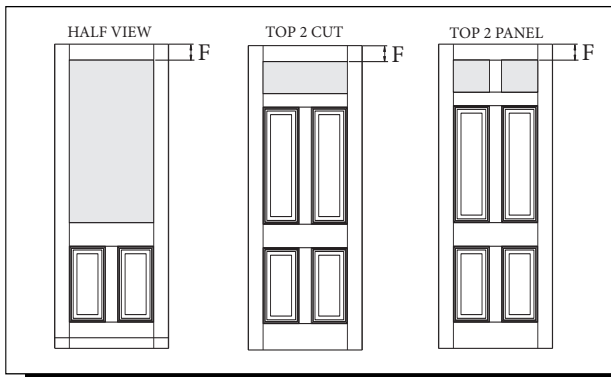

KNOW THE BEAUTY OF INNOVATION

**6 PANEL 8'-0" DOOR SLAB**

**MODEL DRG6080, DRS6080 (3'-0" x 8'-0")**

Matching Sidelite SLG/SL53080

3'-0"

- A — 5"
- B — 11-5/16"
- C — 26-3/8"
- D — 4-11/16"
- E — 8-1/4"

- A — top rail
- B — panel width
- C — 2 panel width
- D — stile width
- E — bottom rail

**CUT-OUTS & GLASS INSERT AVAILABLE**

- HALF VIEW 26-1/2" X 51" (cut-out)
- 25-1/2" X 50" (glass)
- TOP 2 CUT 26-1/2" X 10" (cut-out)
- 25-1/2" X 9" (glass)
- TOP 2 PANEL 11-1/2" X 10" (cut-out)
- 10-1/2" X 9" (glass)
- F — 5"

F—distance from top of door to top of cut-out