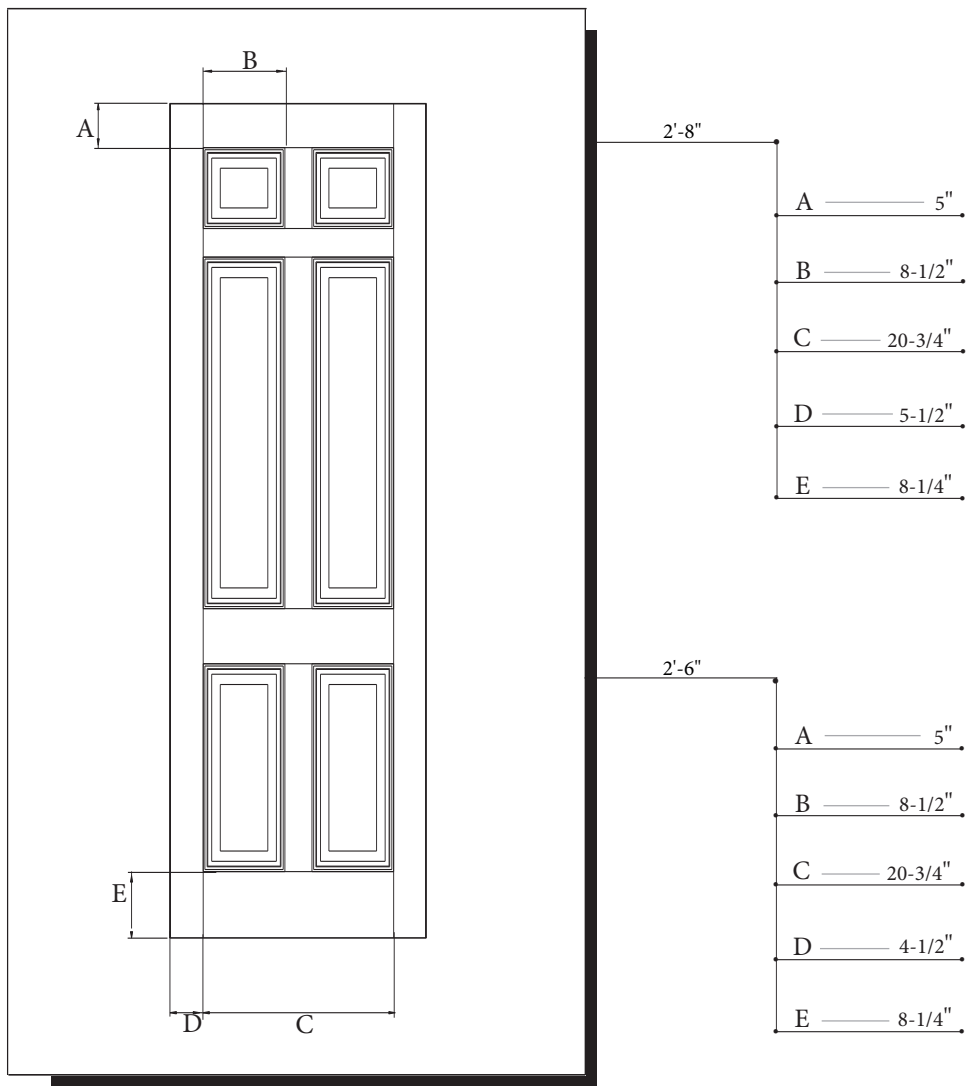

## 6 PANEL 8'-0" DOOR SLAB

### MODEL DRG6080,DRS6080 (2'-8", 2'-6" x 8'-0")

Matching Sidelite SLG/SLS3080

- A — top rail
- B — panel width
- C — 2 panel width
- D — stile width
- E — bottom rail