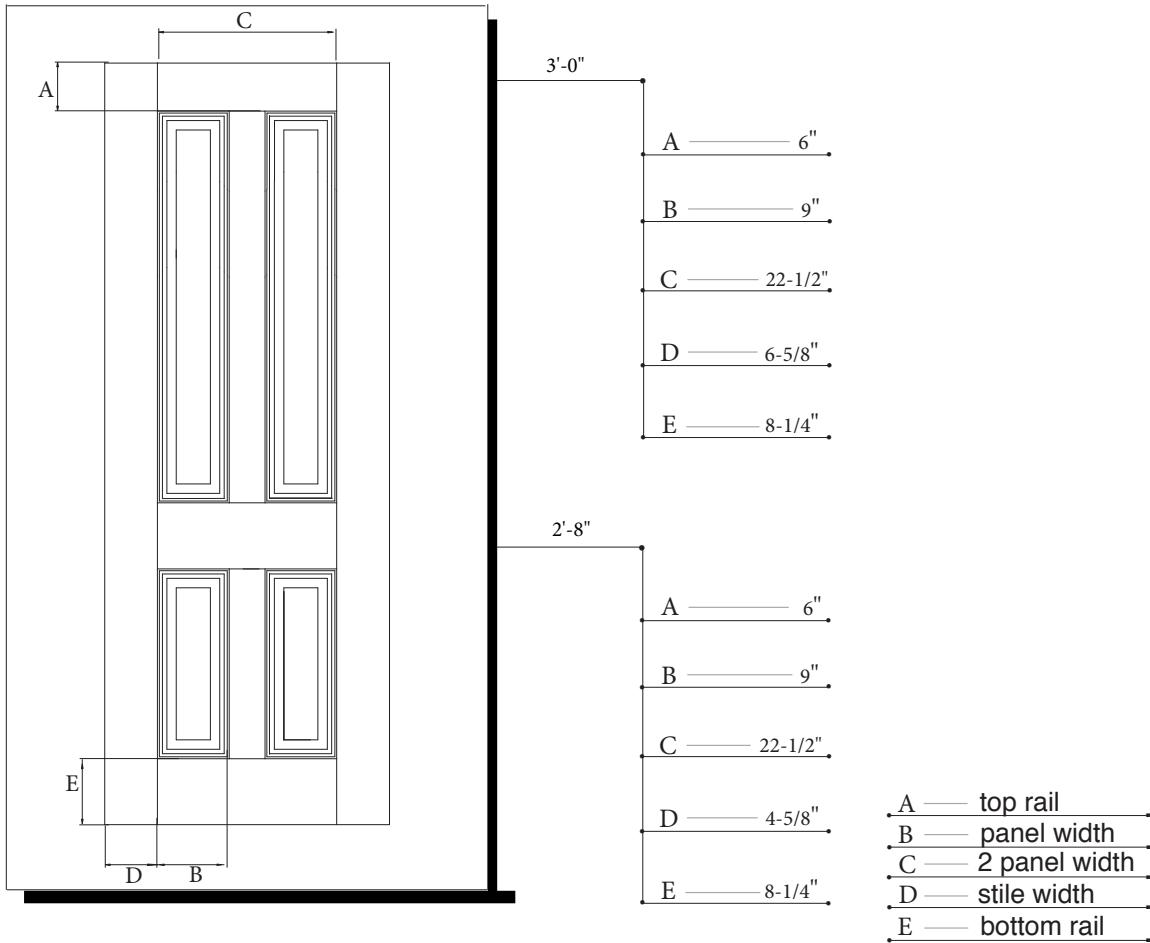

8'-0" TRUE FOUR PANEL DOOR SLAB

MODEL DRG4180, DRS4180 (3'-0", 2'-8" x 8'-0")

Matching Sidelite SLG/SLS4180

CUT-OUTS & GLASS INSERT AVAILABLE