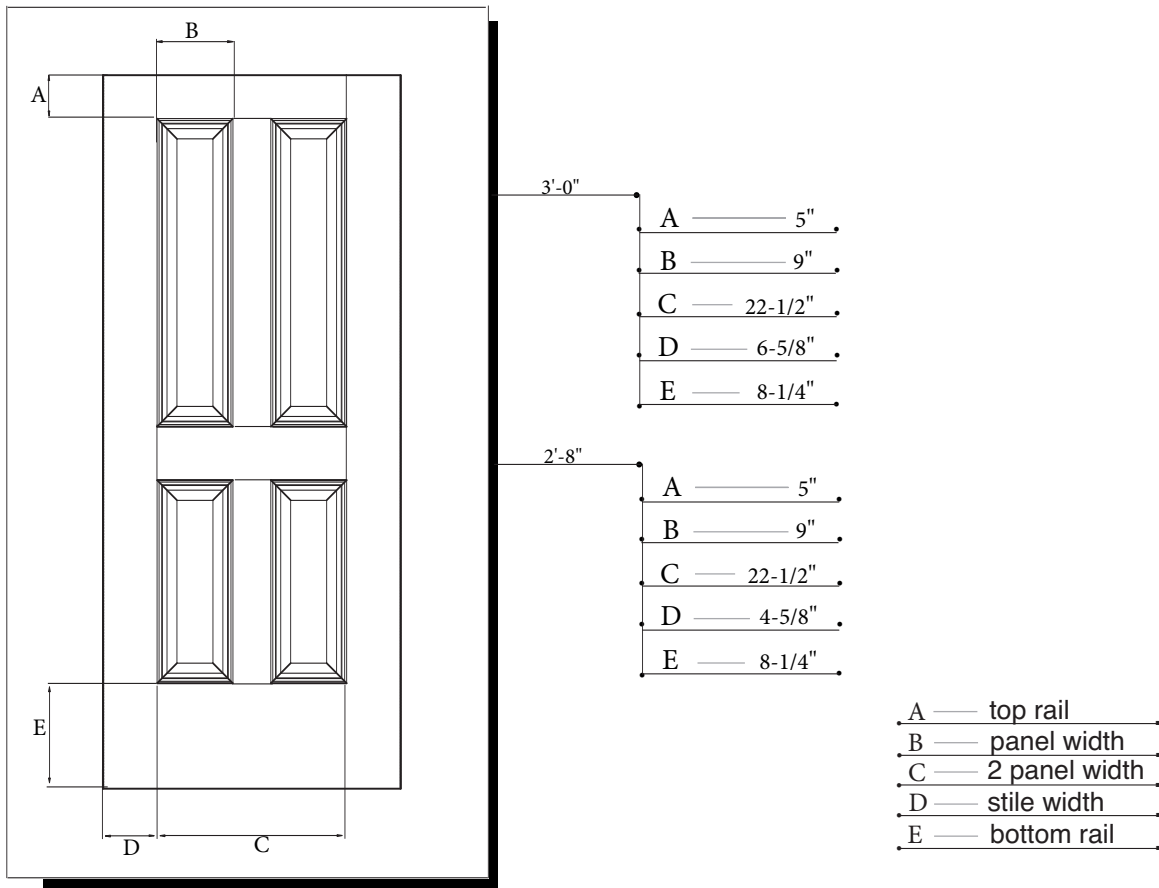

6'-8" TRUE 4 PANEL DOOR SLAB

MODEL DRG41, DRS41, DRW41 (3'-0", 2'-8" x 6'-8")

Matching Sidelite SLG/SLS60; SLG/SLS60DS; SLS40; SLW60

CUT-OUTS & GLASS INSERT AVAILABLE