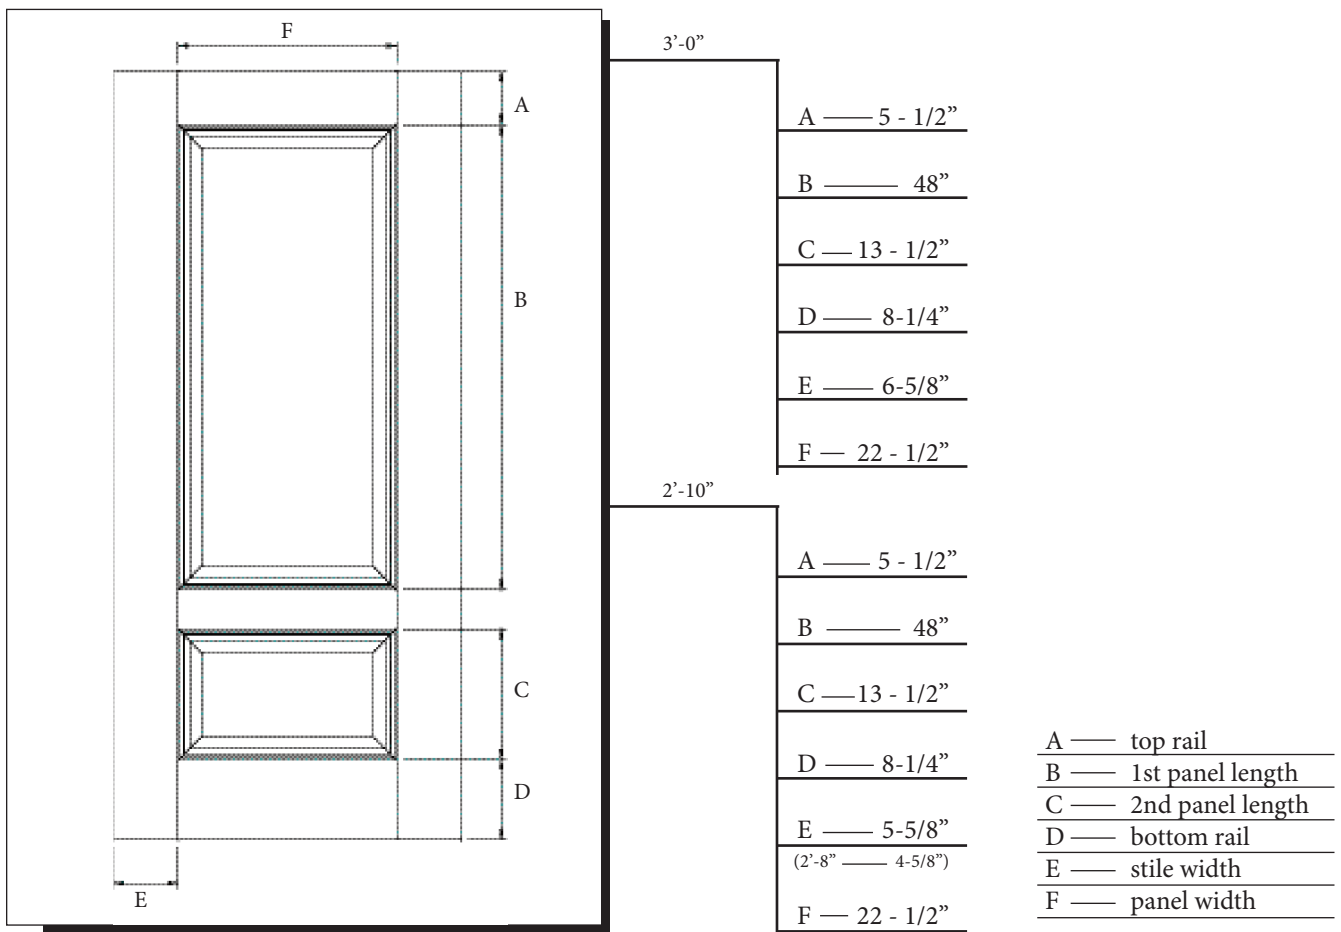

6'-8" 3/4 TWO PANEL
MODEL DRG29, DRS29 (3'-0", 2'-10", 2'-8" x 6' -8")

CUT-OUTS & GLASS INSERT AVAILABLE
