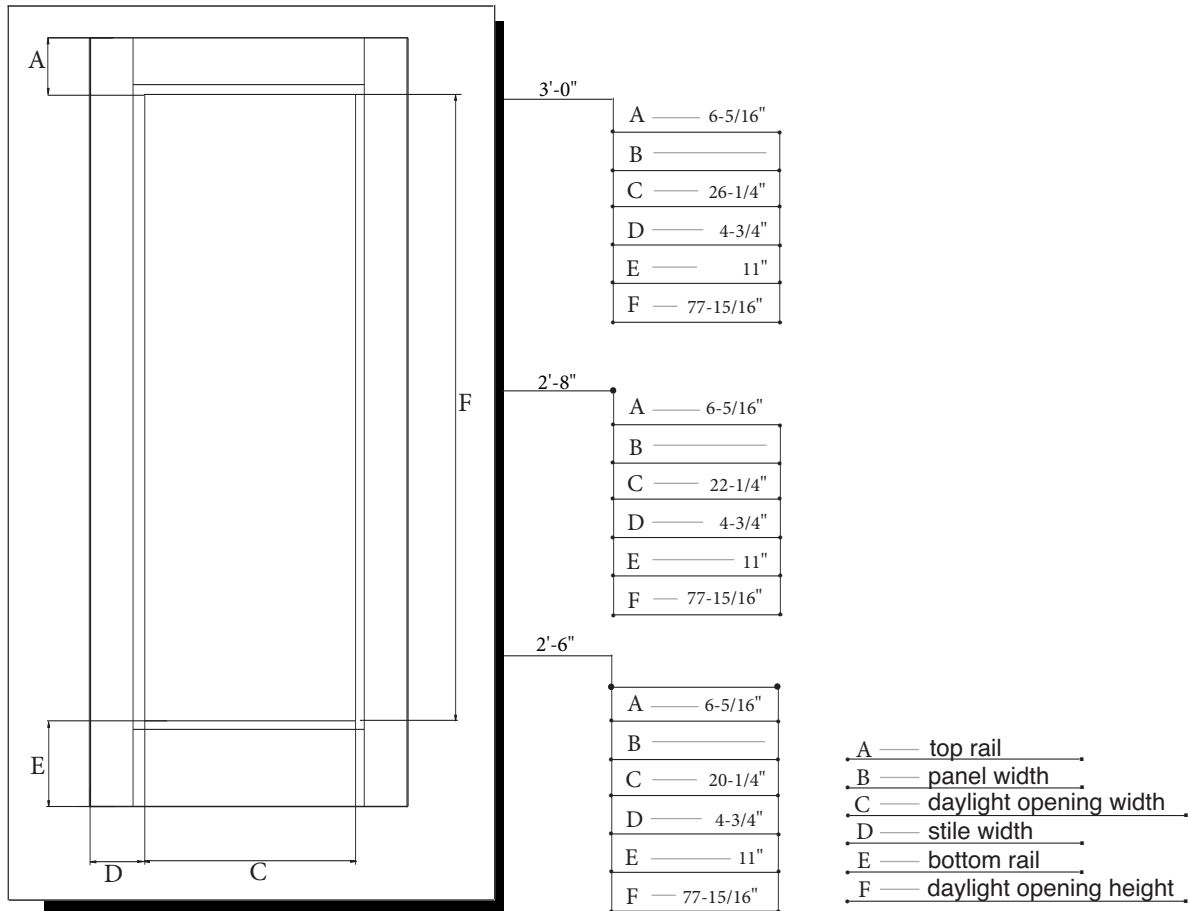

8'-0" FLUSH GLAZED DOOR SLAB / ONELITE

MODEL DRG1080, DRS1080 3'-0", 2'-8", 2'-6" x 8'-0")

Matching Sidelite SLG/SLS1080

GLASS SIZES AVAILABLE

DOOR SIZE	GLASS SIZE	DAYLIGHT OPENING
3'-0" X 8'-0"	27-5/16" X 79"	26-1/4" X 77-15/16"
2'-8" X 8'-0"	23-5/16" X 79"	22-1/4" X 77-15/16"
2'-6" X 8'-0"	21-5/16" X 79"	20-1/4" X 77-15/16"

GLASS THICKNESS : 5/8"