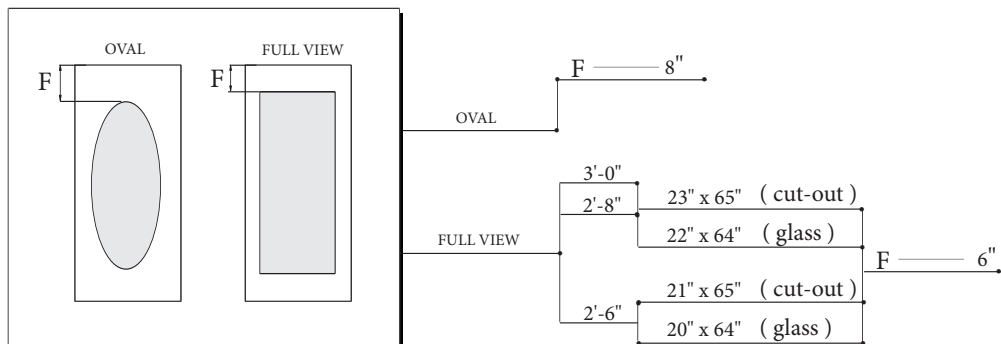

6'-8" FLUSH DOOR SLAB

MODEL DRG00, DRS00, DRW00 (3'-0", 2'-8", 2'-6" x 6'-8")

Matching Sidelite SLG/SLS00

CUT-OUTS & GLASS INSERT AVAILABLE

F — distance from top of door to top of cut-out