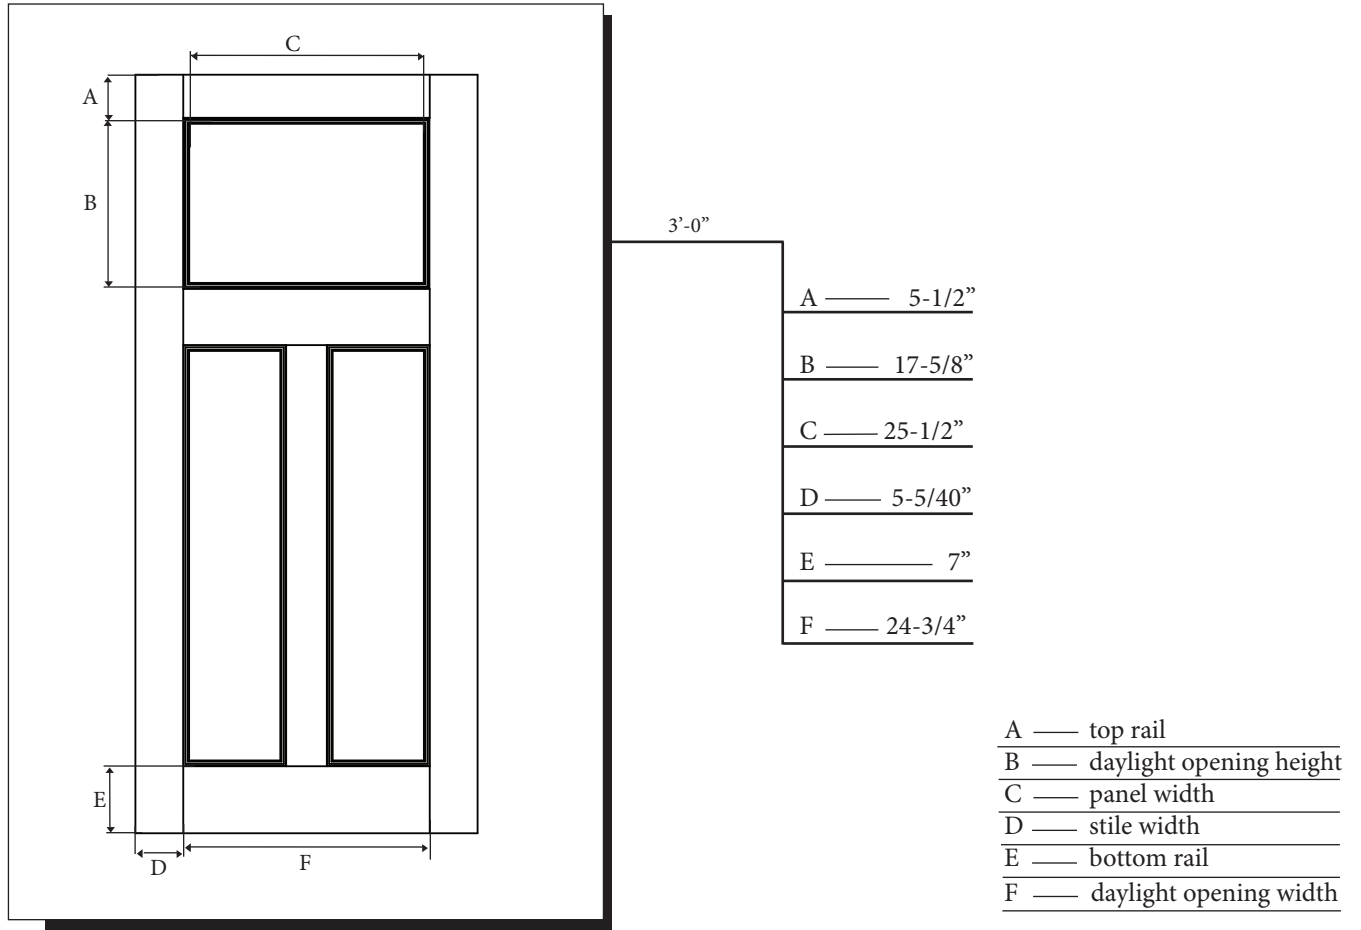

6'-8" FIR GRAIN DIRECT GLAZED CRAFTSMAN

MODEL DRF3C (3'-0" x 6'-8")

Matching Sidelite SLF3C

GLASS SIZES AVAILABLE

DOOR SIZE	GLASS SIZE	DAYLIGHT OPENING
3'-0" x 6'-8"	25-1/2" x 17-5/8"	24-1/2" x 16-5/8"

GLASS THICKNESS: 1"