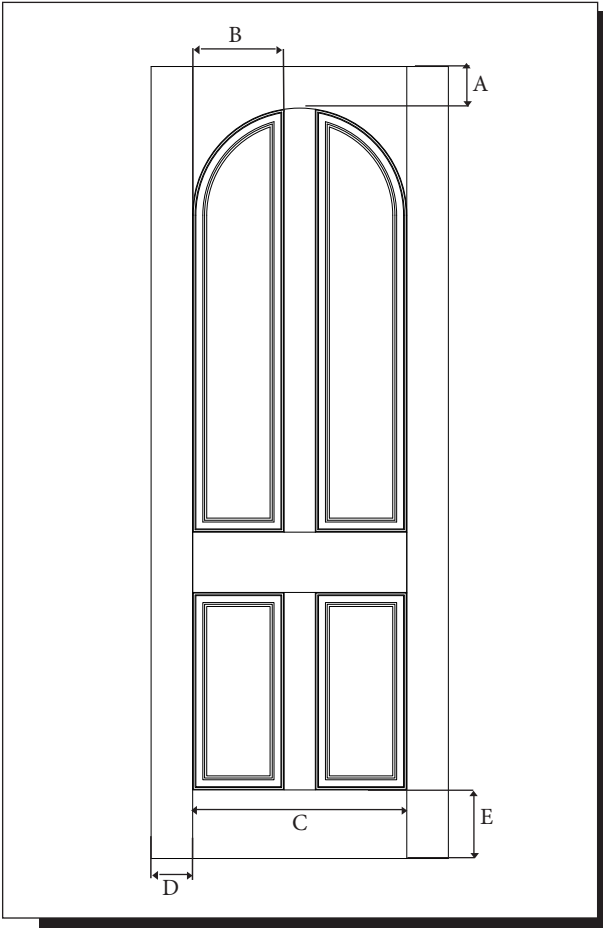

8'-0" RUSTIC 4 PANEL RADIUS - SQUARE TOP

MODEL DRA4R80 (3'-0", 3'-6" x 8'-0")

3'-0"

A — 5"

B — 11"

C — 25-3/4"

D — 5"

E — 8-1/4"

3'-6"

A — 5"

B — 13-5/16"

C — 30-3/8"

D — 5-11/16"

E — 8-1/4"

A — top rail
 B — panel width
 C — 2nd panel width
 D — stile width
 E — bottom rail