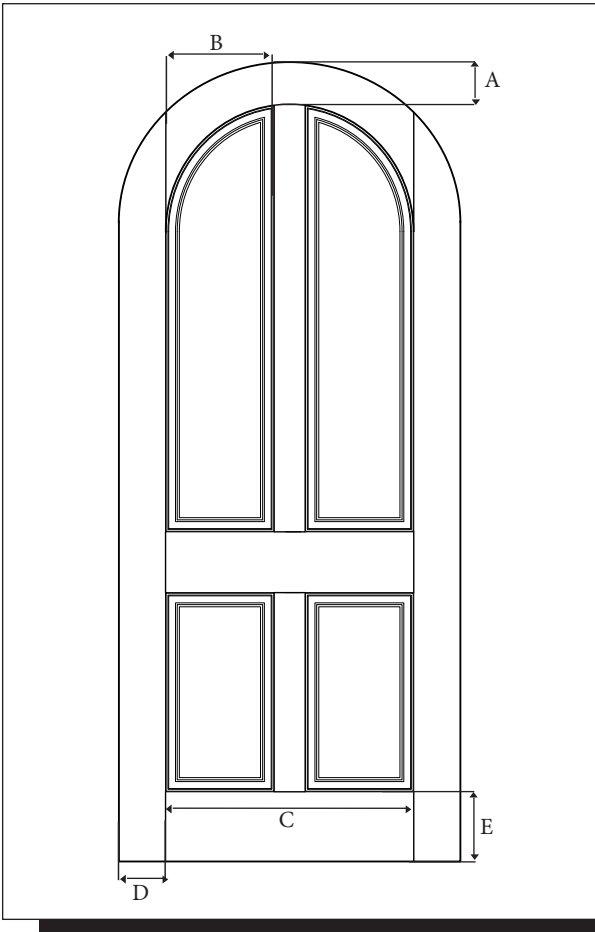

8'-0" RUSTIC 4 PANEL RADIUS - RADIUS TOP

MODEL DRA4C80 (3'-0", 3'-6" x 8'-0")

3'-0"

A — 5"

B — 11"

C — 25-3/4"

D — 6"

E — 8-1/4"

3'-6"

A — 5"

B — 13-5/16"

C — 30-3/8"

D — 5-11/16"

E — 8-1/4"

A — top rail
 B — panel width
 C — 2nd panel width
 D — stile width
 E — bottom rail