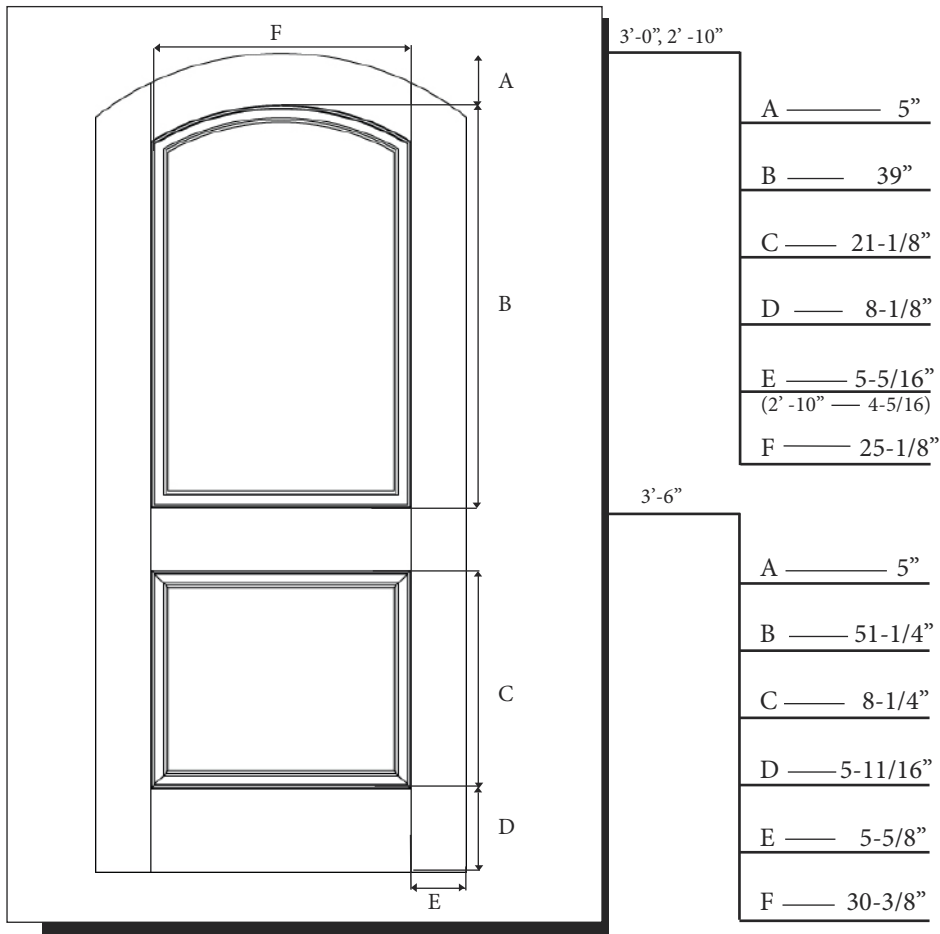

**6'-8" RUSTIC 2 PANEL w/ ARCH TOP**
**MODEL DRA2E (3'-6", 3'-0", 2'-10" x 6'-8")**

- A — top rail
- B — 1st panel length
- C — 2nd panel length
- D — bottom rail
- E — stile width
- F — panel width

**CUT-OUTS & GLASS INSERT AVAILABLE**

G — the distance from top of door to top of cut-out