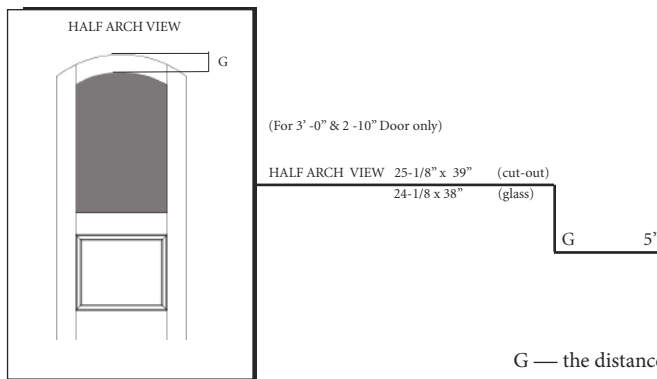

**6'-8" RUSTIC 2 PANEL w/ ARCH TOP**
**MODEL DRA2E (3'-6", 3'-0", 2'-10" x 6'-8")**

- A — top rail
- B — 1st panel length
- C — 2nd panel length
- D — bottom rail
- E — stile width
- F — panel width

**CUT-OUTS & GLASS INSERT AVAILABLE**

G — the distance from top of door to top of cut-out