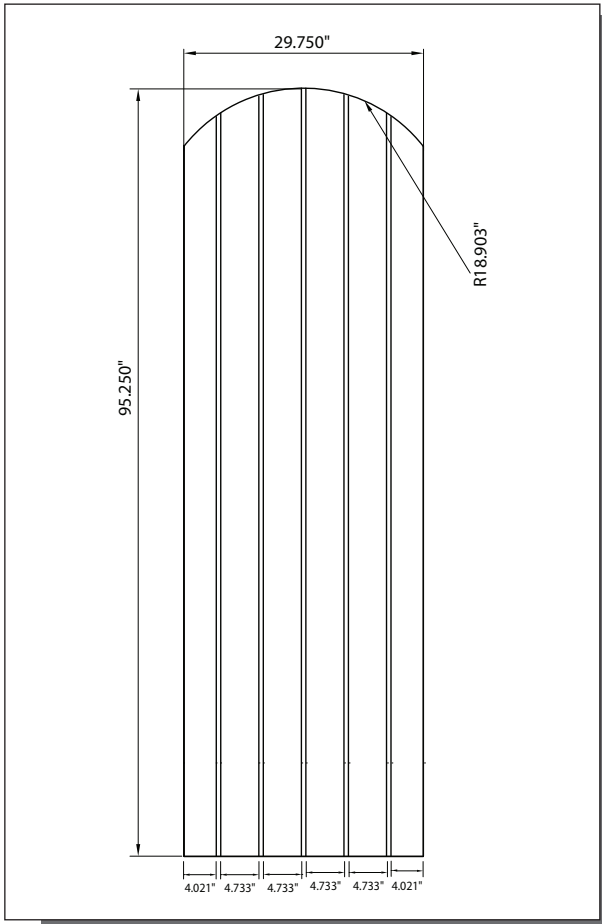

# 8/0 RUSTIC TRUE PLANK DOOR ARCH TOP

## MODEL DRAPC80 (2'-6", 3'-0", 3'-6" x 8'-0")

2'-6"

3'-0", 3'-6"