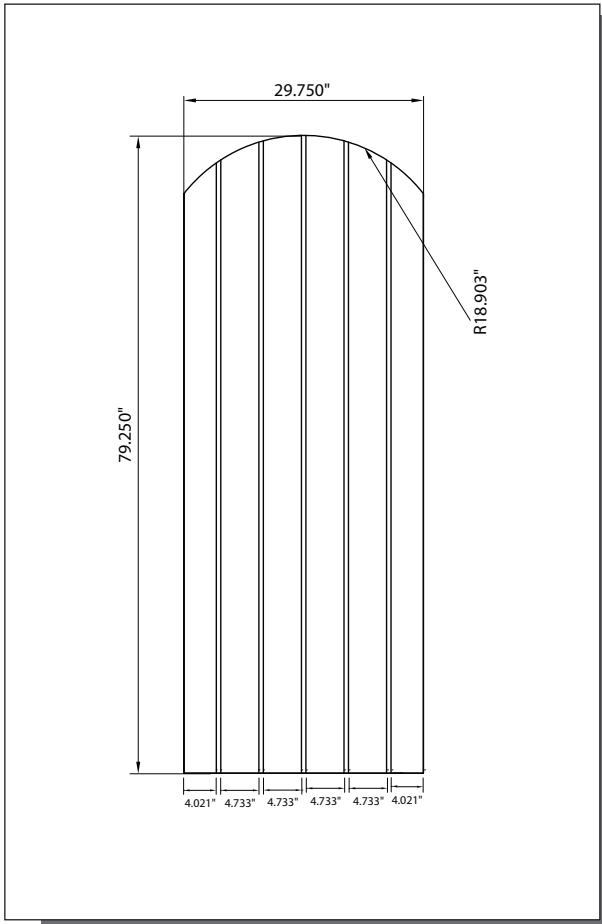

6/8 RUSTIC TRUE PLANK DOOR ARCH TOP

MODEL DRAPC (2'-6", 3'-0", 3'-6" x 6'-8")

2'-6"

3'-0", 3'-6"