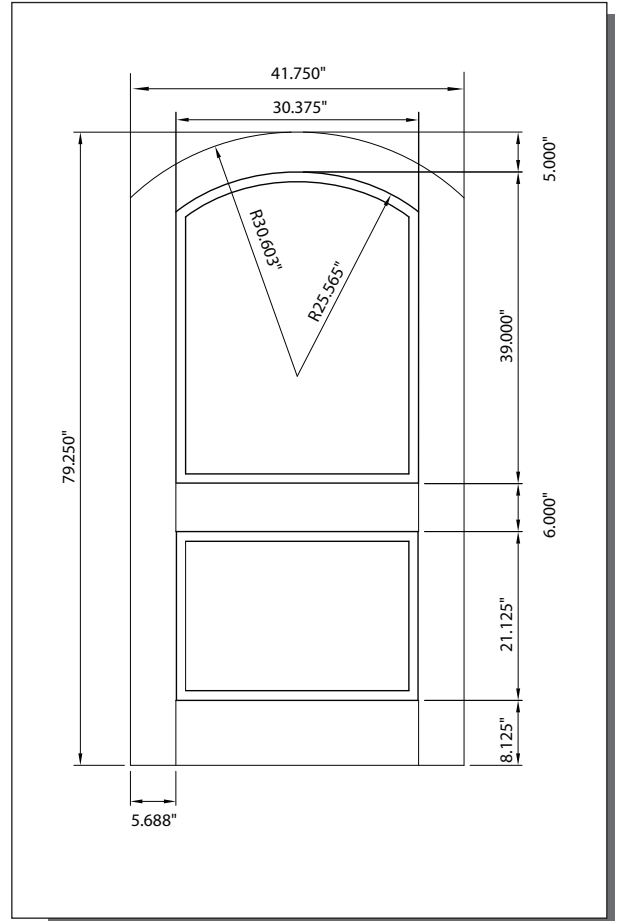

2'-10", 3'-0"

3'-6"

CUT-OUTS & GLASS INSERT AVAILABLE

A — distance from top of door to top of cut-out