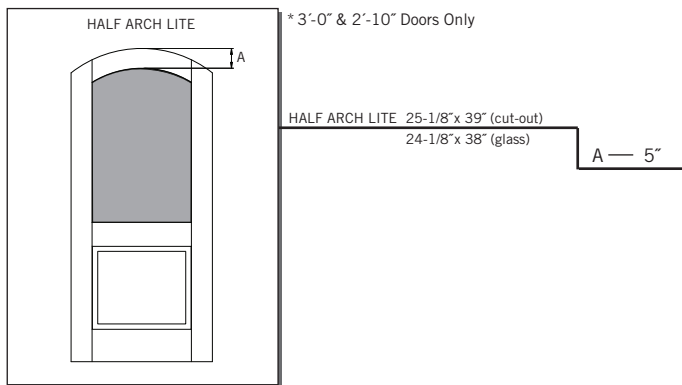

2'-10", 3'-0"

3'-6"

CUT-OUTS & GLASS INSERT AVAILABLE

A — distance from top of door to top of cut-out