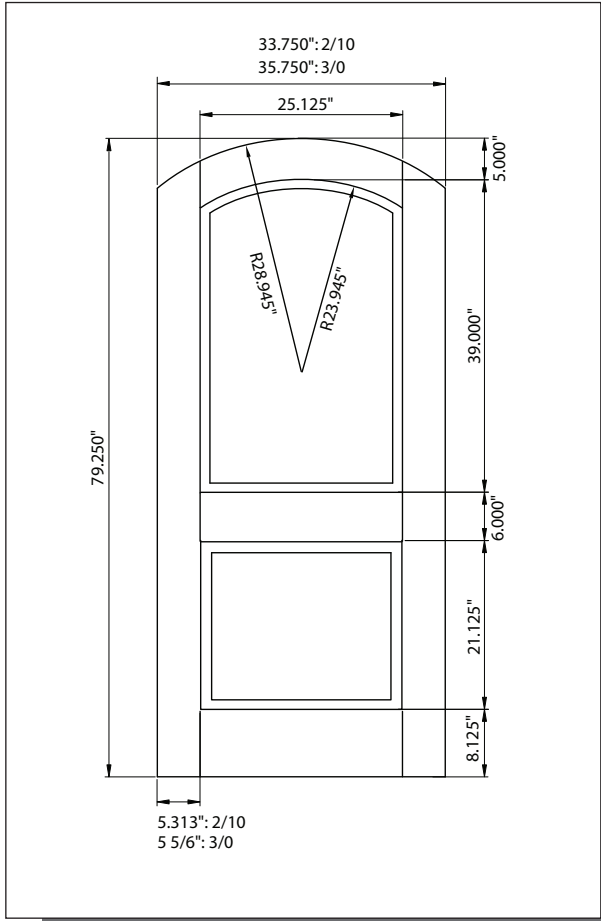

2'-10", 3'-0"

3'-6"

CUT-OUTS & GLASS INSERT AVAILABLE

A — distance from top of door to top of cut-out