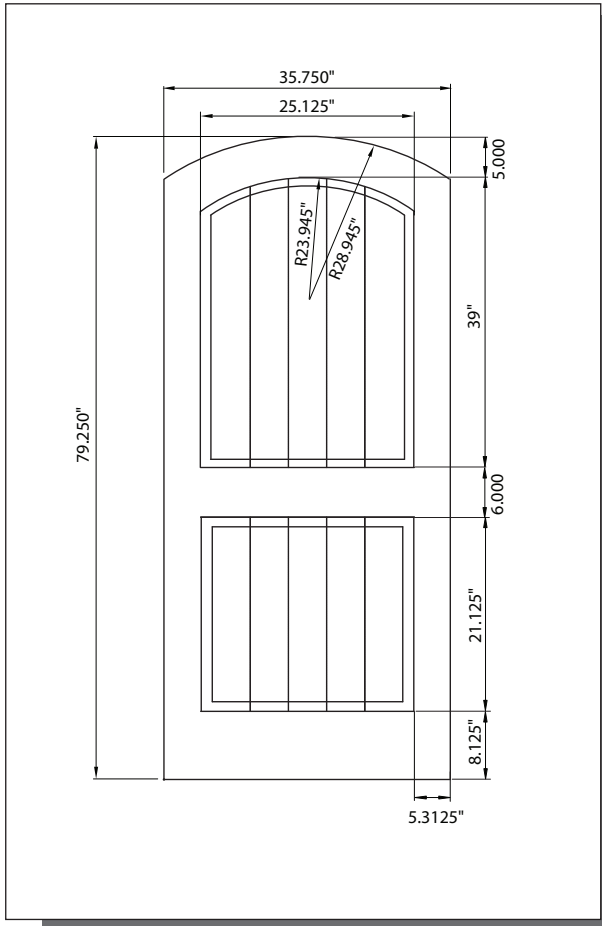

6/8 RUSTIC TWO PANEL DOOR ARCH PLANK / ARCH TOP

MODEL DRA2C (3'-0" x 6'-8")

3'-0"

CUT-OUTS & GLASS INSERT AVAILABLE

A — distance from top of door to top of cut-out