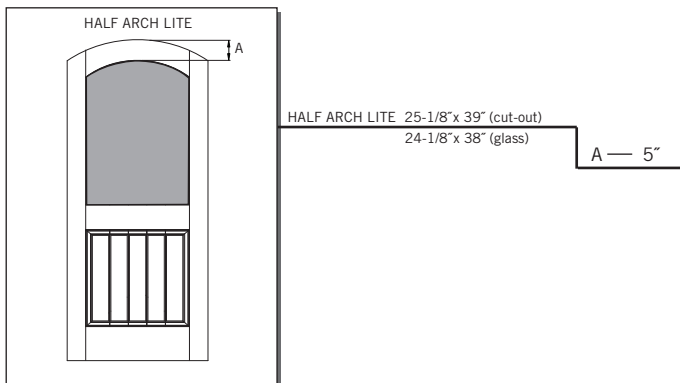

6/8 RUSTIC TWO PANEL DOOR ARCH PLANK / ARCH TOP

MODEL DRA2C (3'-0" x 6'-8")

3'-0"

CUT-OUTS & GLASS INSERT AVAILABLE

A — distance from top of door to top of cut-out