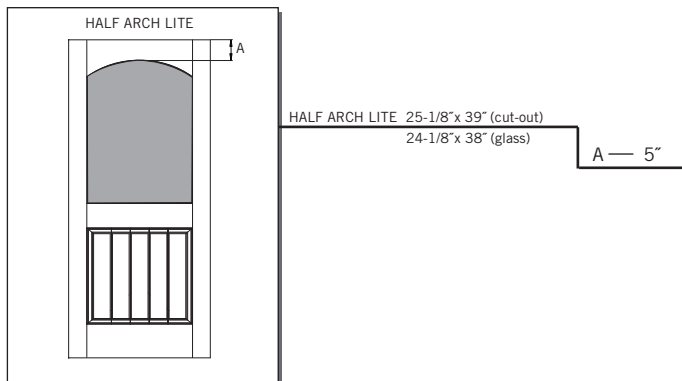

3'-0"

CUT-OUTS & GLASS INSERT AVAILABLE

A — distance from top of door to top of cut-out