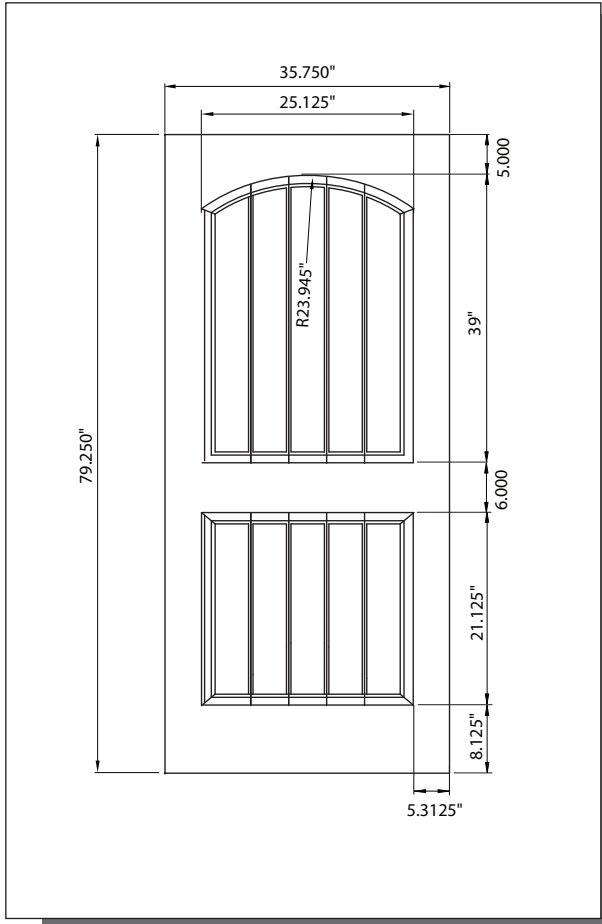

3'-0"

CUT-OUTS & GLASS INSERT AVAILABLE

A — distance from top of door to top of cut-out