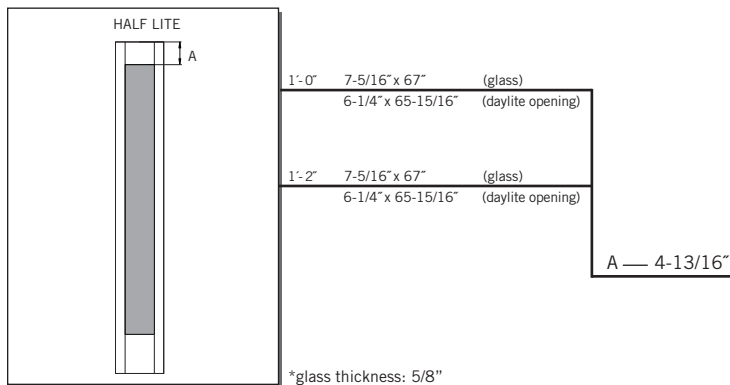

## MODEL SLG/SLS1080 (1'-0", 1'-2" x 8'-0")

Matching Sidelite: DRG/DRS1080

1'-0"

1'-2"

### DAY LITE OPENING & GLASS INSERT AVAILABLE

\*glass available in Clear IG, GBG, LoE<sup>2</sup> & Miniblind between glass

A — distance from top of door to top of cut-out