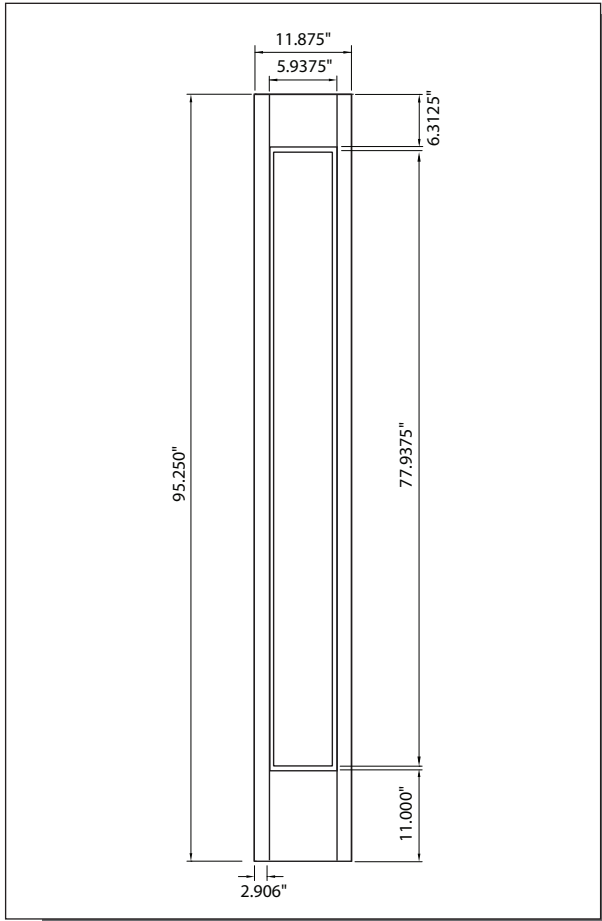

## MODEL SLG/SLS1080 (1'-0", 1'-2" x 8'-0")

Matching Sidelite: DRG/DRS1080

1'-0"

1'-2"

### DAY LITE OPENING & GLASS INSERT AVAILABLE

\*glass available in Clear IG, GBG, LoE<sup>2</sup> & Miniblind between glass

A — distance from top of door to top of cut-out