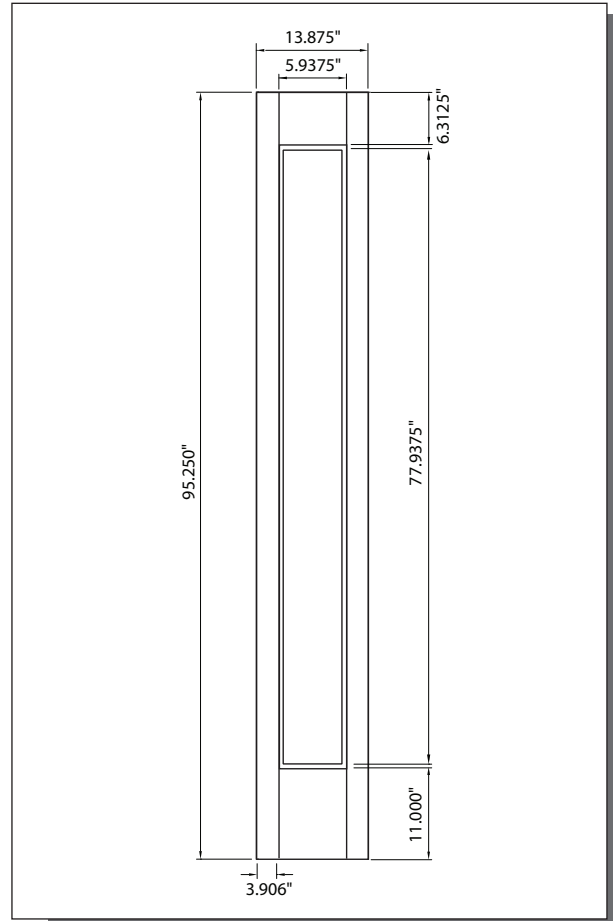

## MODEL SLG/SLS1080 (1'-0", 1'-2" x 8'-0")

Matching Sidelite: DRG/DRS1080

1'-0"

1'-2"

### DAY LITE OPENING & GLASS INSERT AVAILABLE

\*glass available in Clear IG, GBG, LoE<sup>2</sup> & Miniblind between glass

A — distance from top of door to top of cut-out