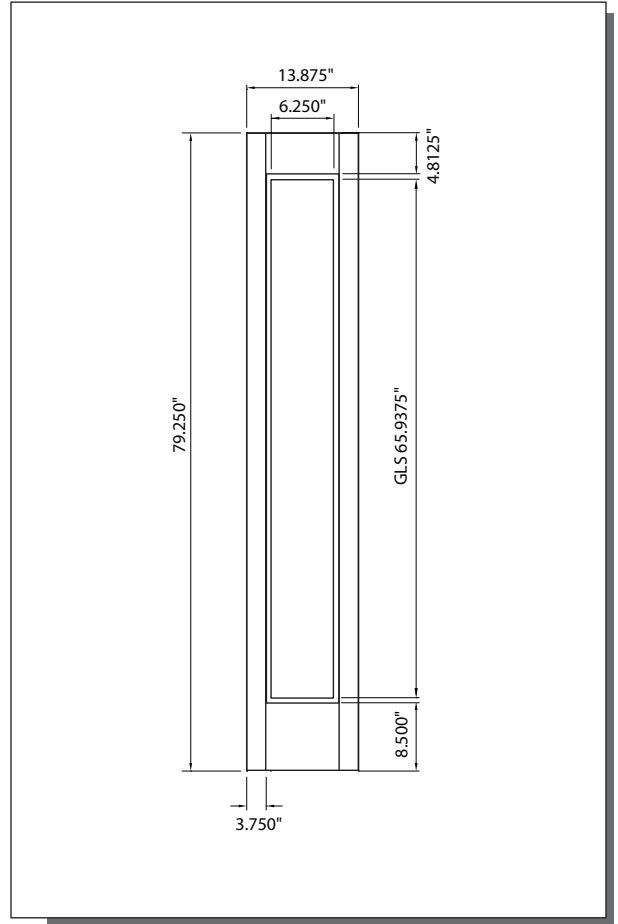

6/8 ONELITE FLUSH GLAZED FULL LITE SIDELITE

*Woodgrain & Smooth Skin

MODEL **SLG/SLS10** (1'-0", 1'-2" x 6'-8")

Matching Sidelite: **DRG/DRS10**

1'-0"

1'-2"

DAY LITE OPENING & GLASS INSERT AVAILABLE

*glass available in Clear IG, GBG & LoE²

A — distance from top of door to top of cut-out