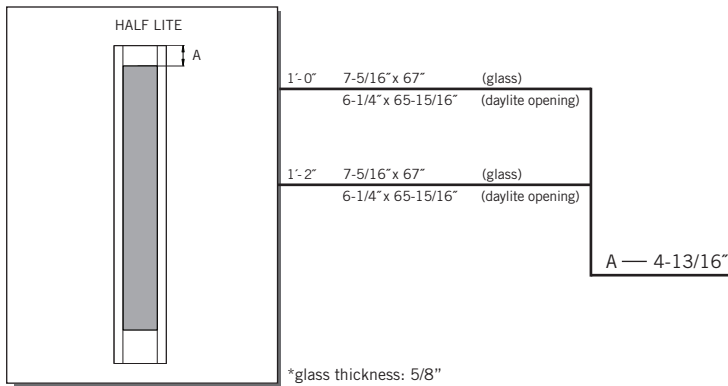

6/8 ONELITE FLUSH GLAZED FULL LITE SIDELITE

*Woodgrain & Smooth Skin

MODEL **SLG/SLS10** (1'-0", 1'-2" x 6'-8")

Matching Sidelite: **DRG/DRS10**

1'-0"

1'-2"

DAY LITE OPENING & GLASS INSERT AVAILABLE

*glass available in Clear IG, GBG & LoE²

A — distance from top of door to top of cut-out