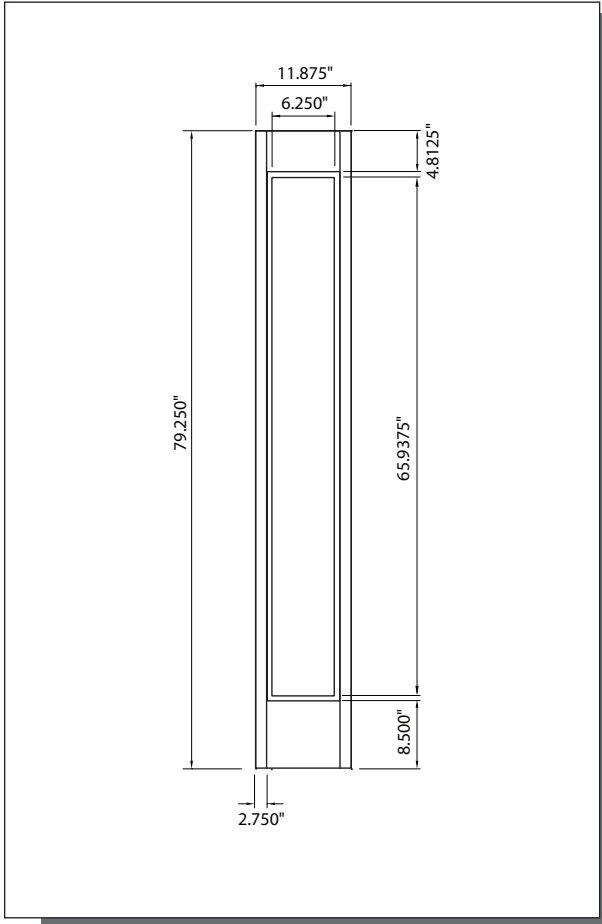

6/8 ONELITE FLUSH GLAZED FULL LITE SIDELITE

*Woodgrain & Smooth Skin

MODEL **SLG/SLS10** (1'-0", 1'-2" x 6'-8")

Matching Sidelite: **DRG/DRS10**

1'-0"

1'-2"

DAY LITE OPENING & GLASS INSERT AVAILABLE

*glass available in Clear IG, GBG & LoE²

A — distance from top of door to top of cut-out