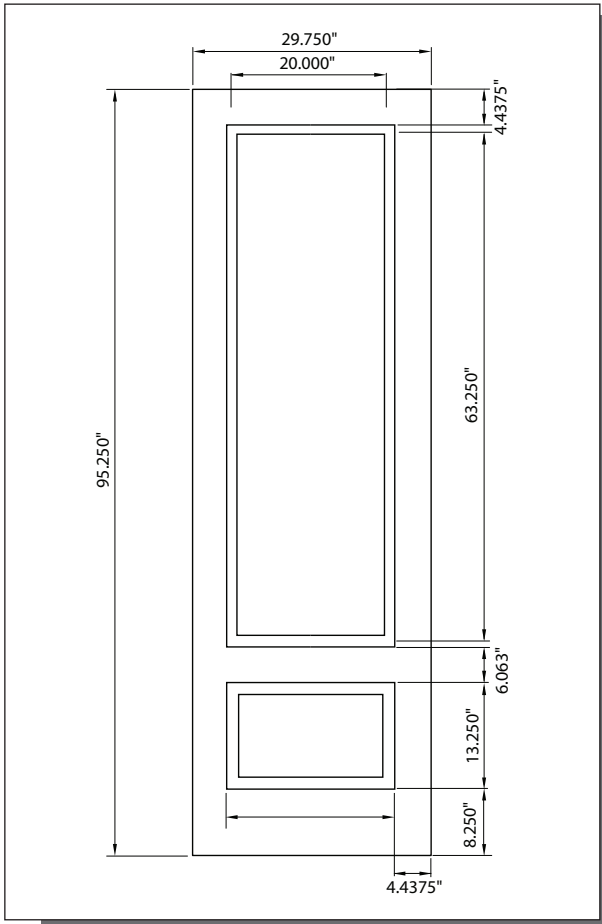

# 8/0 ONELITE FLUSH GLAZED 3/4 LITE DOOR

\*Smooth Skin

KNOW THE BEAUTY OF INNOVATION

MODEL **DRS1380** (2'-6", 3'-0" x 8'-0")

2'-6"

3'-0"

## DAY LITE OPENING & GLASS INSERT AVAILABLE

\*glass available in Clear IG, GBG & LoE<sup>2</sup>

2'-6"	20" x 64"	(glass)
	19-1/4" x 63-1/4"	(daylite opening)
3'-0"	26" x 64"	(glass)
	25-1/4" x 63-1/4"	(daylite opening)

A — 4-7/16"

\*glass thickness: 3/4"

A — distance from top of door to top of cut-out