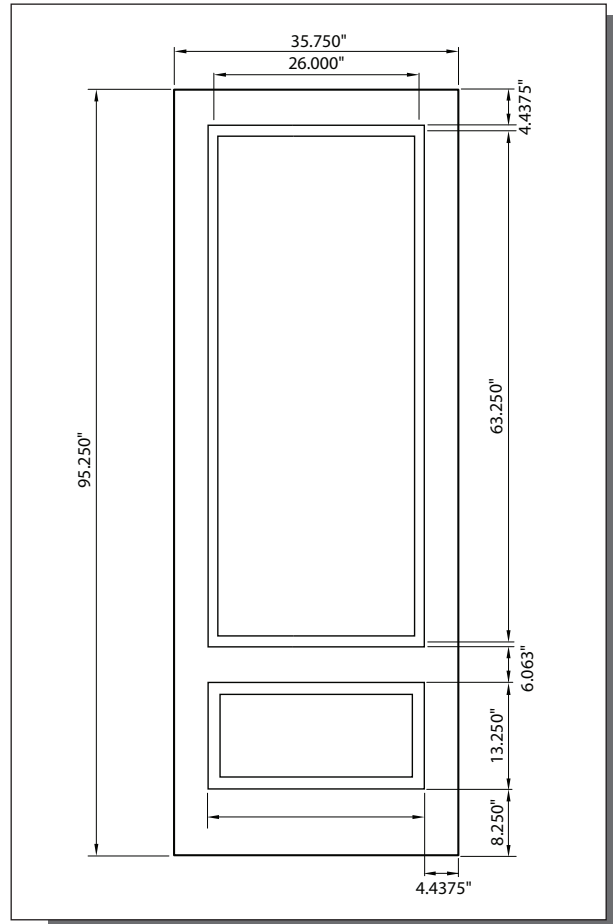

# 8/0 ONELITE FLUSH GLAZED 3/4 LITE DOOR

\*Smooth Skin

KNOW THE BEAUTY OF INNOVATION

MODEL **DRS1380** (2'-6", 3'-0" x 8'-0")

2'-6"

3'-0"

## DAY LITE OPENING & GLASS INSERT AVAILABLE

\*glass available in Clear IG, GBG & LoE<sup>2</sup>

2'-6"	20" x 64"	(glass)
	19-1/4" x 63-1/4"	(daylite opening)
3'-0"	26" x 64"	(glass)
	25-1/4" x 63-1/4"	(daylite opening)

A — 4-7/16"

\*glass thickness: 3/4"

A — distance from top of door to top of cut-out