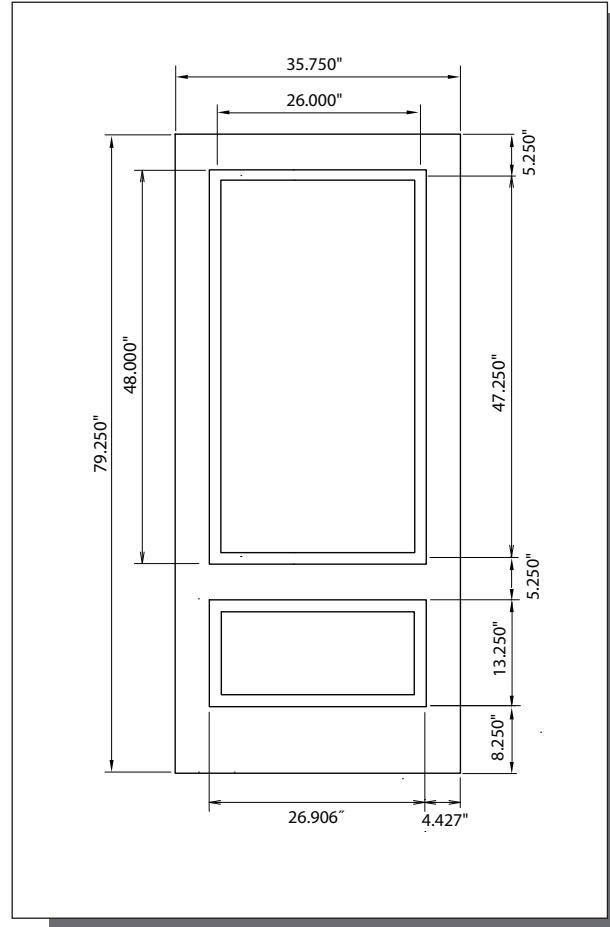

6/8 ONELITE FLUSH GLAZED 3/4 LITE DOOR

*Mahogany & Smooth Skin

MODEL **DRM/DRS13** (2'-6", 2'-8", 3'-0" x 6'-8")

Matching Sidelite: **SLM/SLS13**

2'-6", 2'-8"

3'-0"

DAY LITE OPENING & GLASS INSERT AVAILABLE

*glass available in Clear IG & LoE²

A — distance from top of door to top of cut-out