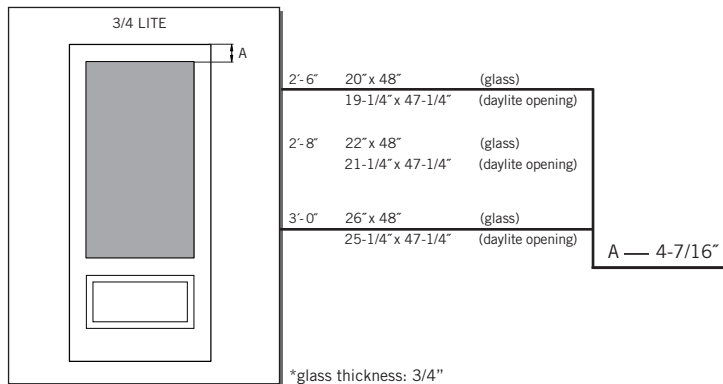

6/8 ONELITE FLUSH GLAZED 3/4 LITE DOOR

*Mahogany & Smooth Skin

MODEL **DRM/DRS13** (2'-6", 2'-8", 3'-0" x 6'-8")

Matching Sidelite: **SLM/SLS13**

2'-6", 2'-8"

3'-0"

DAY LITE OPENING & GLASS INSERT AVAILABLE

*glass available in Clear IG & LoE²

A — distance from top of door to top of cut-out