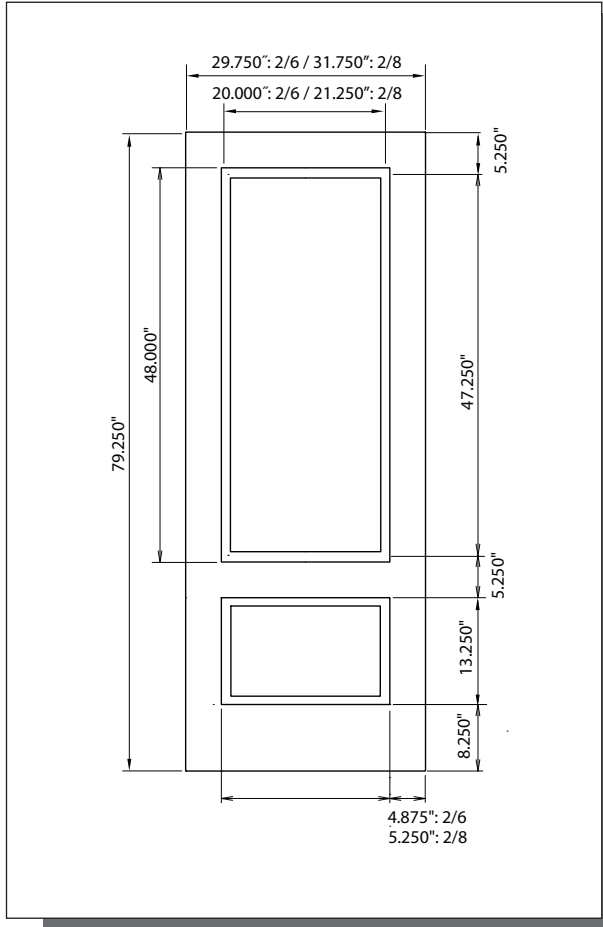

6/8 ONELITE FLUSH GLAZED 3/4 LITE DOOR

*Mahogany & Smooth Skin

MODEL **DRM/DRS13** (2'-6", 2'-8", 3'-0" x 6'-8")

Matching Sidelite: **SLM/SLS13**

2'-6", 2'-8"

3'-0"

DAY LITE OPENING & GLASS INSERT AVAILABLE

*glass available in Clear IG & LoE²

A — distance from top of door to top of cut-out