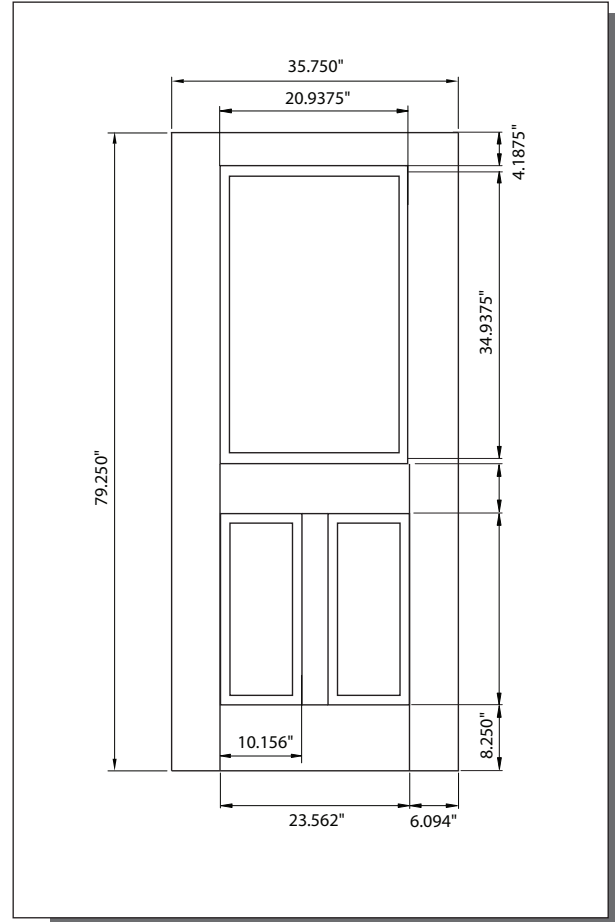

# 6/8 ONELITE FLUSH GLAZED HALF LITE DOOR

\*Woodgrain & Smooth Skin

KNOW THE BEAUTY OF INNOVATION

## MODEL DRG/DRS12 (2'-8", 3'-0" x 6'-8")

Matching Sidelite: SLG/SLS12

2'-8"

3'-0"

### DAY LITE OPENING & GLASS INSERT AVAILABLE

\*glass available in Clear IG, GBG, LoE<sup>2</sup> & Miniblind between glass

A — distance from top of door to top of cut-out