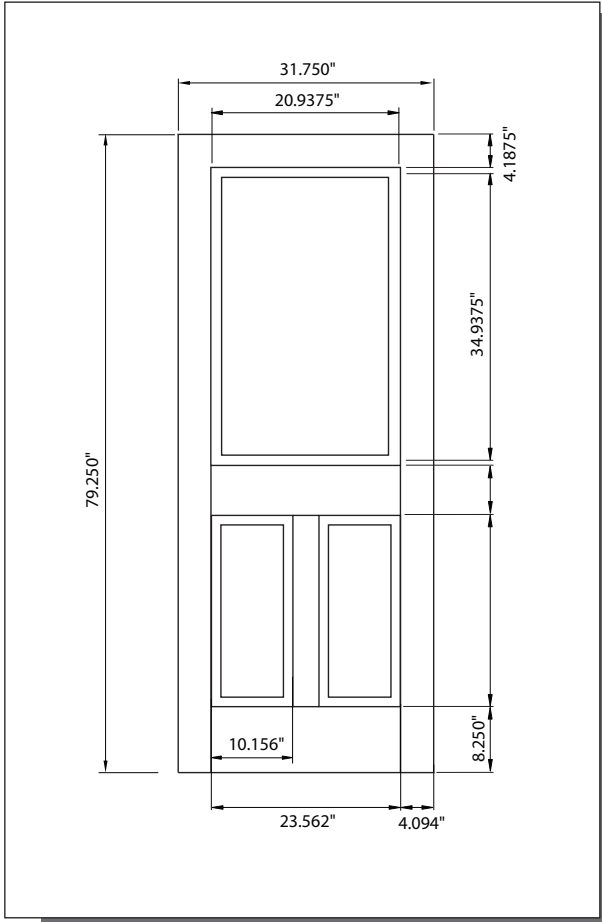

# 6/8 ONELITE FLUSH GLAZED HALF LITE DOOR

\*Woodgrain & Smooth Skin

KNOW THE BEAUTY OF INNOVATION

## MODEL DRG/DRS12 (2'-8", 3'-0" x 6'-8")

Matching Sidelite: SLG/SLS12

2'-8"

3'-0"

### DAY LITE OPENING & GLASS INSERT AVAILABLE

\*glass available in Clear IG, GBG, LoE<sup>2</sup> & Miniblind between glass

A — distance from top of door to top of cut-out