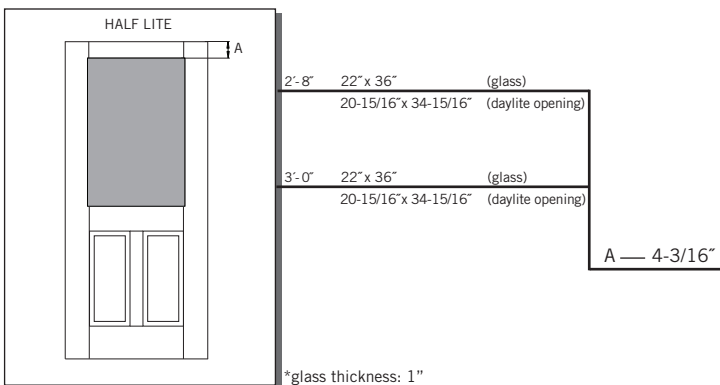

## MODEL DRG/DRS12 (2'-8", 3'-0" x 6'-8")

Matching Sidelite: SLG/SLS12

2'-8"

3'-0"

### DAY LITE OPENING & GLASS INSERT AVAILABLE

\*glass available in Clear IG, GBG, LoE<sup>2</sup> & Miniblind between glass

A — distance from top of door to top of cut-out