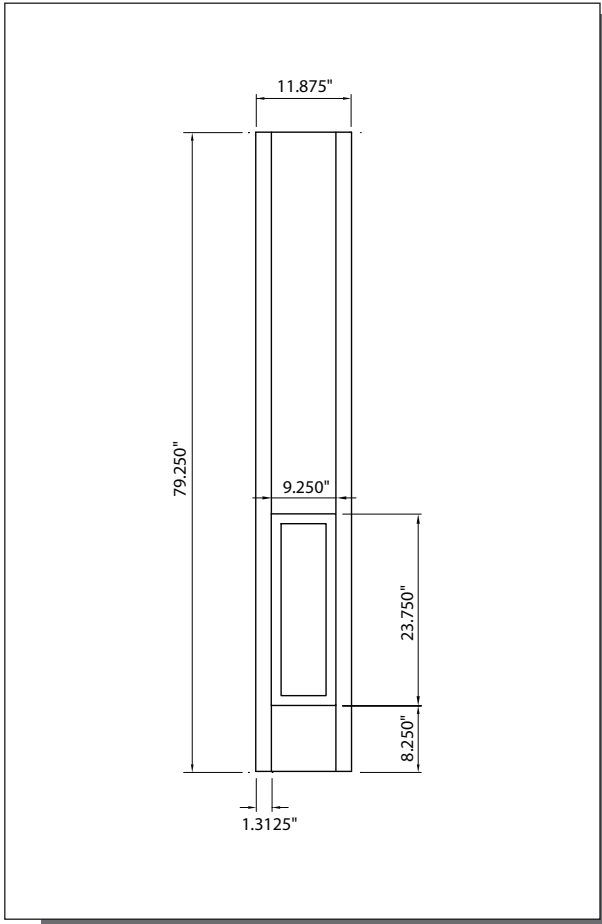

# 6/8 MAHOGANY SIX PANEL SIDELITE

MODEL **SLM60** (1'-0", 1'-2" x 6'-8")

Matching Doors: **DRM4E, DRM41-36, DRM60**

1'-0"

1'-2"

## CUT-OUTS & GLASS INSERT AVAILABLE

A — distance from top of door to top of cut-out