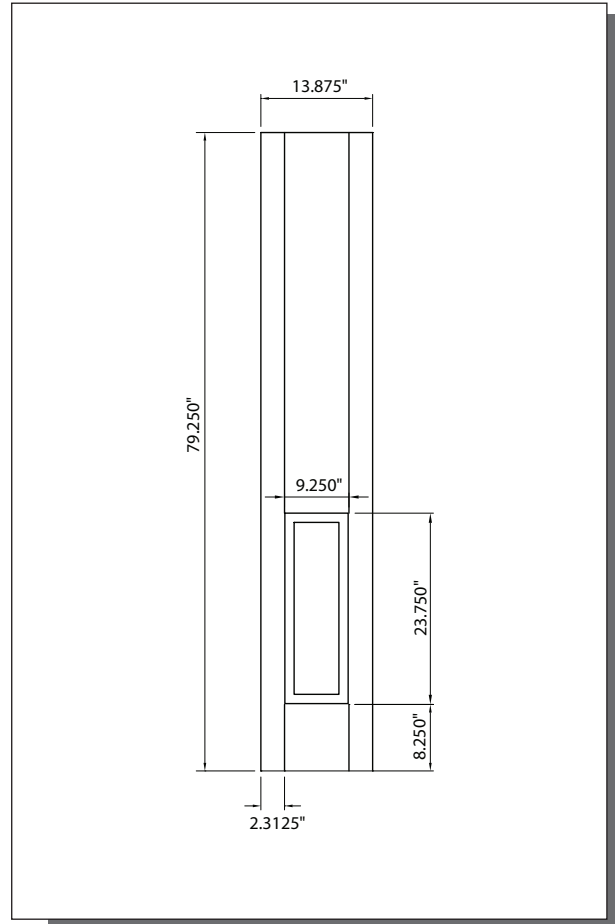

# 6/8 MAHOGANY SIX PANEL SIDELITE

MODEL **SLM60** (1'-0", 1'-2" x 6'-8")

Matching Doors: **DRM4E, DRM41-36, DRM60**

1'-0"

1'-2"

## CUT-OUTS & GLASS INSERT AVAILABLE

A — distance from top of door to top of cut-out