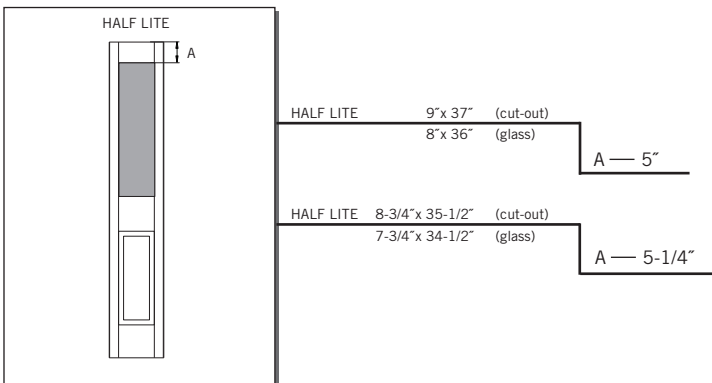

# 6/8 MAHOGANY SIX PANEL SIDELITE

MODEL **SLM60** (1'-0", 1'-2" x 6'-8")

Matching Doors: **DRM4E, DRM41-36, DRM60**

1'-0"

1'-2"

## CUT-OUTS & GLASS INSERT AVAILABLE

A — distance from top of door to top of cut-out