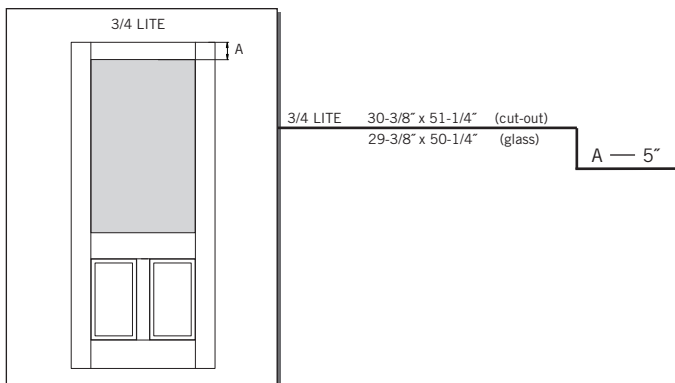

3'-6"

CUT-OUTS & GLASS INSERT AVAILABLE

A — distance from top of door to top of cut-out