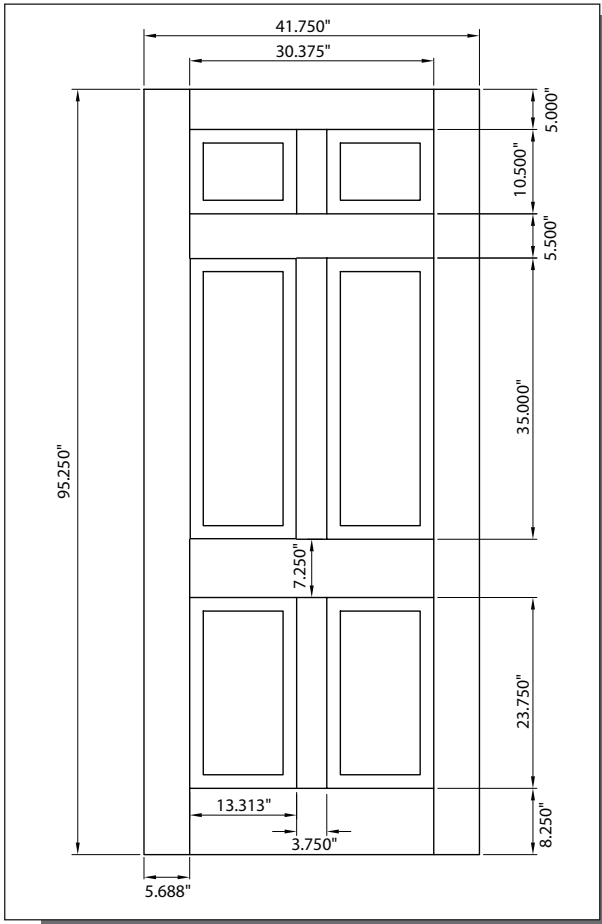

3'-6"

CUT-OUTS & GLASS INSERT AVAILABLE

A — distance from top of door to top of cut-out