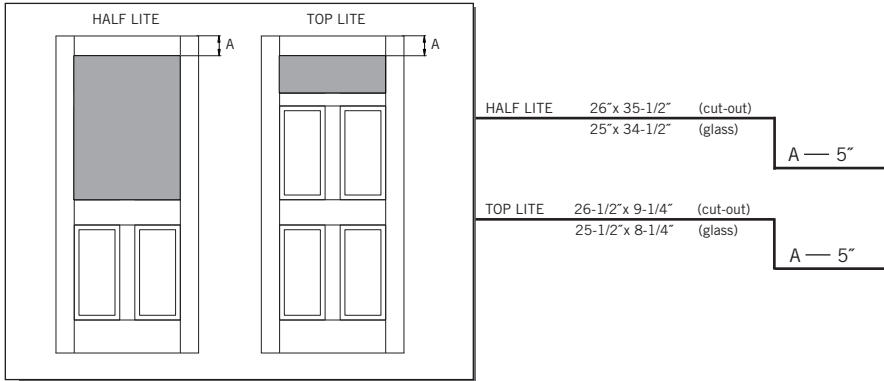

MODEL DRM60 (3'-0" x 6'-8")

Matching Sidelites: **SLM3D, SLM60**

3'-0"

CUT-OUTS & GLASS INSERT AVAILABLE

A — distance from top of door to top of cut-out