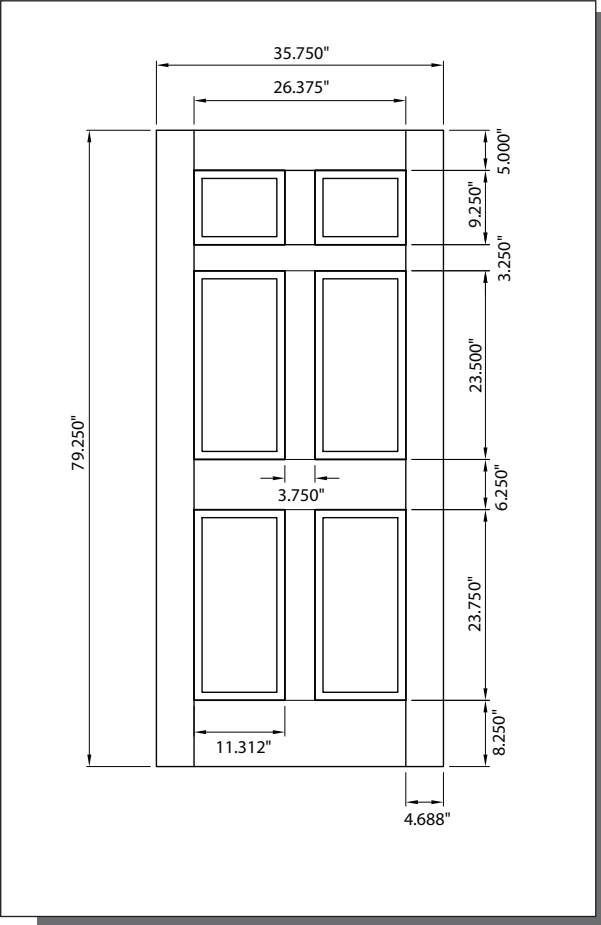

MODEL DRM60 (3'-0" x 6'-8")

Matching Sidelites: **SLM3D, SLM60**

3'-0"

CUT-OUTS & GLASS INSERT AVAILABLE

A — distance from top of door to top of cut-out