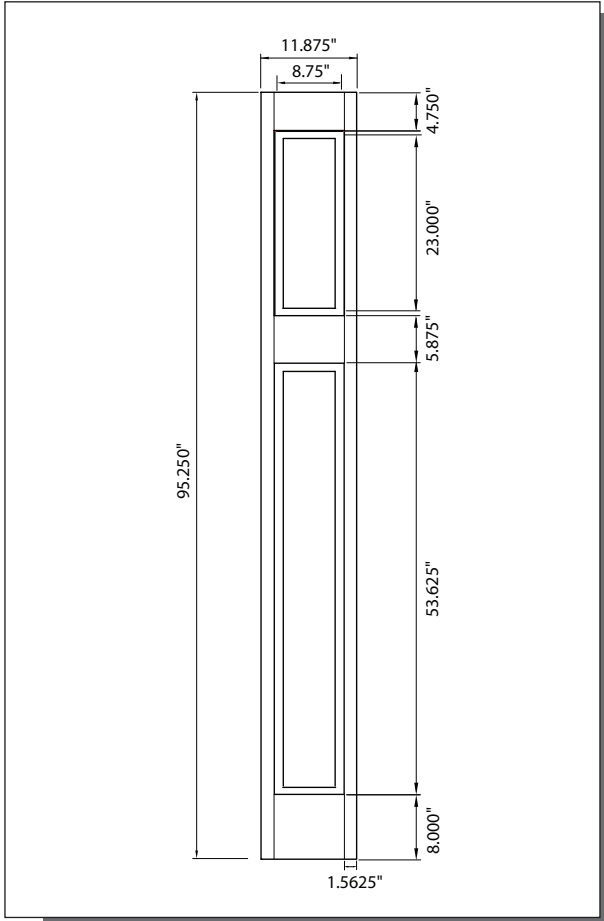

# 8/0 FIR GRAIN DIRECT GLAZED CRAFTSMAN SIDELITE

## MODEL SLF3C80 (1'-0", 1'-2" x 8'-0")

Matching Door: DRF3C80

1'-0"

1'-2"