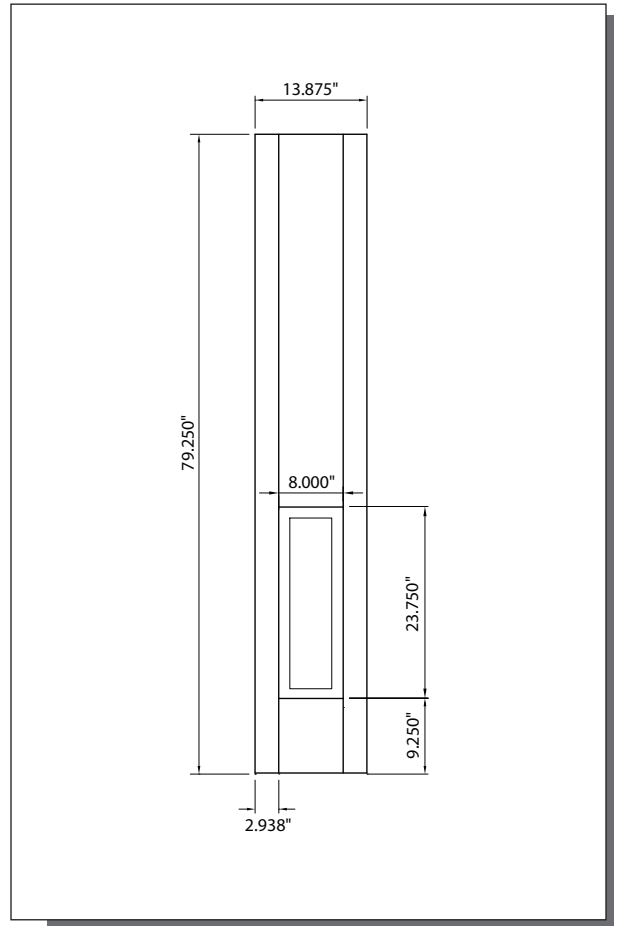

MODEL SLG61 (1'-0", 1'-2" x 6'-8")

Matching Door: **DRG61**

1'-0"

1'-2"

CUT-OUTS & GLASS INSERT AVAILABLE

FULL LITE	8" x 65"	(cut-out)	A — 5"
	7" x 64"	(glass)	
HALF LITE 1	8-3/4" x 35-1/2"	(cut-out)	A — 5-1/4"
	7-3/4" x 34-1/2"	(glass)	
HALF LITE 2	9" x 37"	(cut-out)	A — 5"
	8" x 36"	(glass)	

A — distance from top of door to top of cut-out