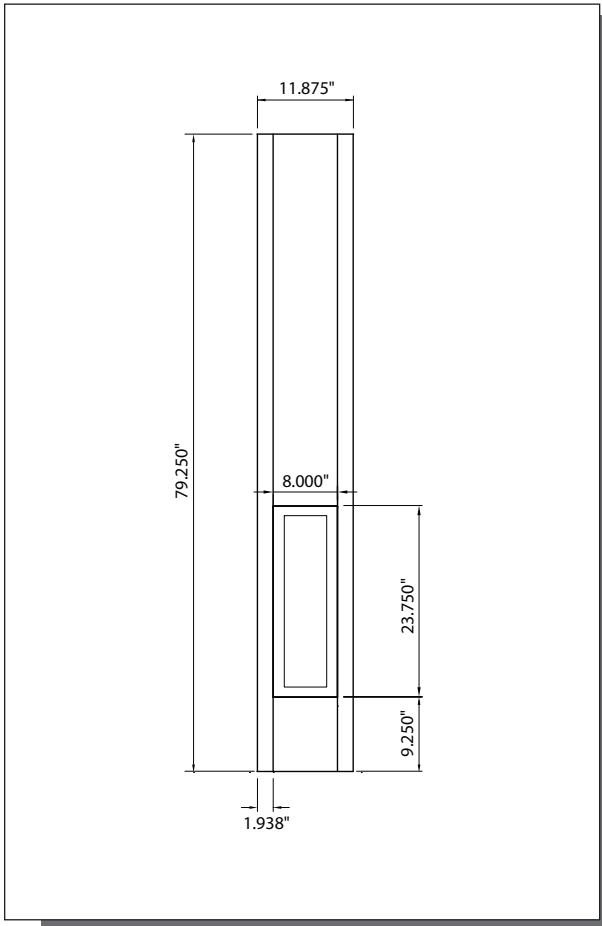

MODEL SLG61 (1'-0", 1'-2" x 6'-8")

Matching Door: **DRG61**

1'-0"

1'-2"

CUT-OUTS & GLASS INSERT AVAILABLE

FULL LITE	8" x 65"	(cut-out)	A — 5"
	7" x 64"	(glass)	
HALF LITE 1	8-3/4" x 35-1/2"	(cut-out)	A — 5-1/4"
	7-3/4" x 34-1/2"	(glass)	
HALF LITE 2	9" x 37"	(cut-out)	A — 5"
	8" x 36"	(glass)	

A — distance from top of door to top of cut-out