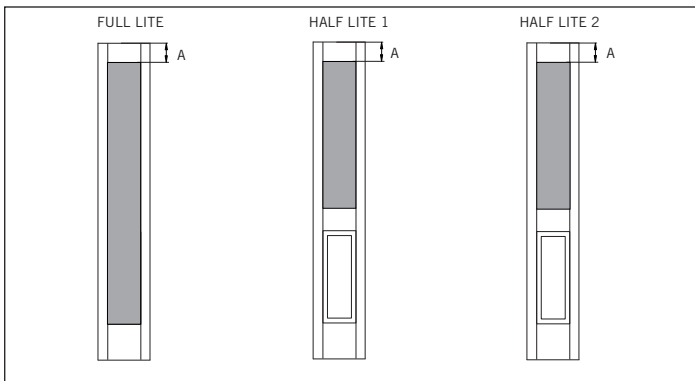

MODEL SLG61 (1'-0", 1'-2" x 6'-8")

Matching Door: **DRG61**

1'-0"

1'-2"

CUT-OUTS & GLASS INSERT AVAILABLE

FULL LITE	8" x 65"	(cut-out)	A — 5"
	7" x 64"	(glass)	
HALF LITE 1	8-3/4" x 35-1/2"	(cut-out)	A — 5-1/4"
	7-3/4" x 34-1/2"	(glass)	
HALF LITE 2	9" x 37"	(cut-out)	A — 5"
	8" x 36"	(glass)	

A — distance from top of door to top of cut-out