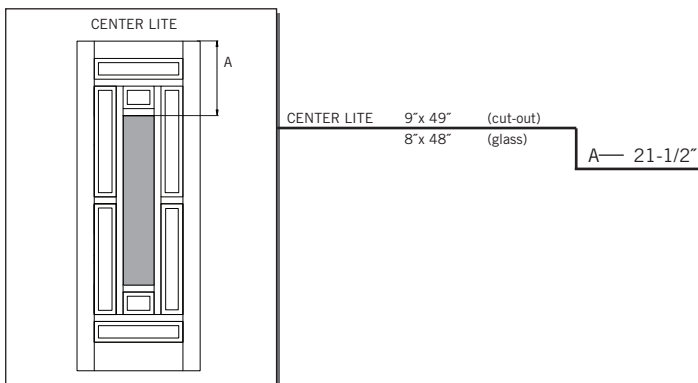

# 8/0 WOODGRAIN NINE PANEL DOOR

## MODEL DRG9180 (3'-0" x 8'-0")

Matching Sidelites: **SLG3D, SLG60**

3'-0"

### CUT-OUTS & GLASS INSERT AVAILABLE

A — distance from top of door to top of cut-out