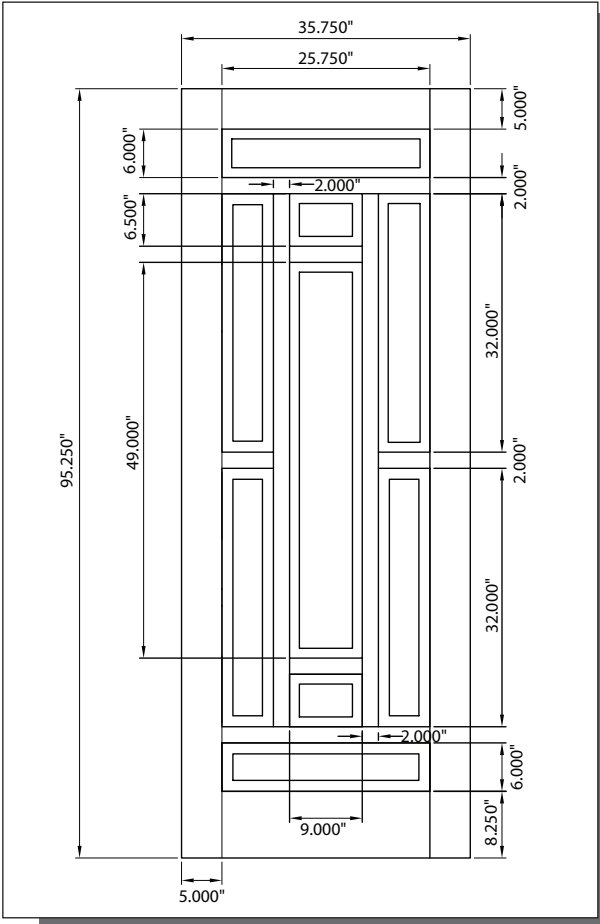

# 8/0 WOODGRAIN NINE PANEL DOOR

## MODEL DRG9180 (3'-0" x 8'-0")

Matching Sidelites: **SLG3D, SLG60**

3'-0"

### CUT-OUTS & GLASS INSERT AVAILABLE

A — distance from top of door to top of cut-out