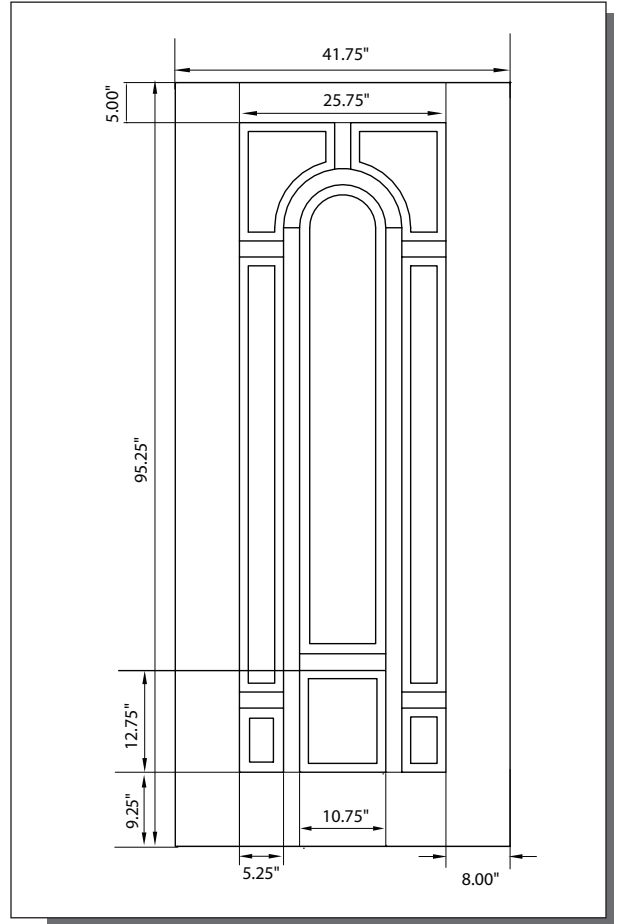

MODEL **DRG8080** (3'-0", 3'-6" x 8'-0")

Matching Sidelite: **SLG3080**

3'-0"

3'-6"

CUT-OUTS & GLASS INSERT AVAILABLE

A — distance from top of door to top of cut-out