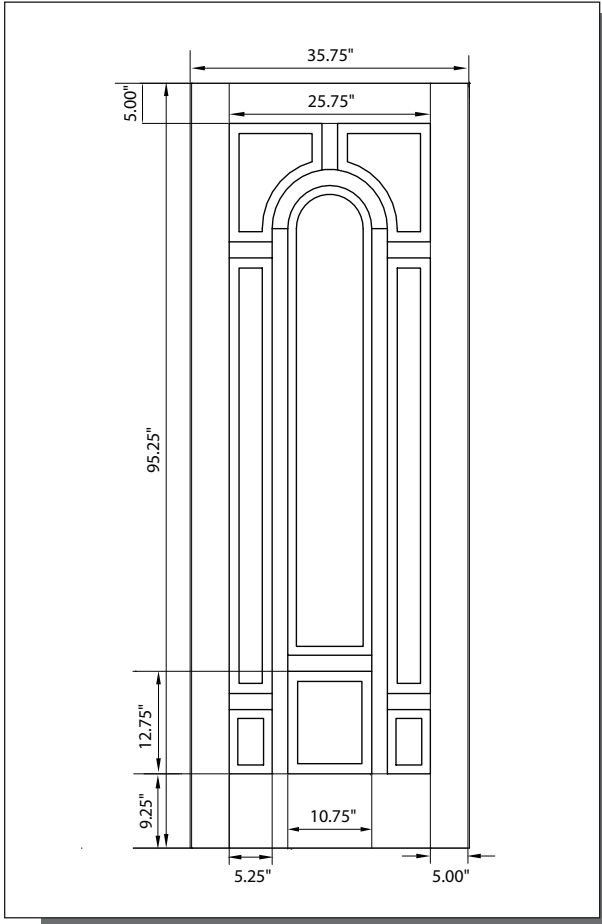

MODEL **DRG8080** (3'-0", 3'-6" x 8'-0")

Matching Sidelite: **SLG3080**

3'-0"

3'-6"

CUT-OUTS & GLASS INSERT AVAILABLE

A — distance from top of door to top of cut-out