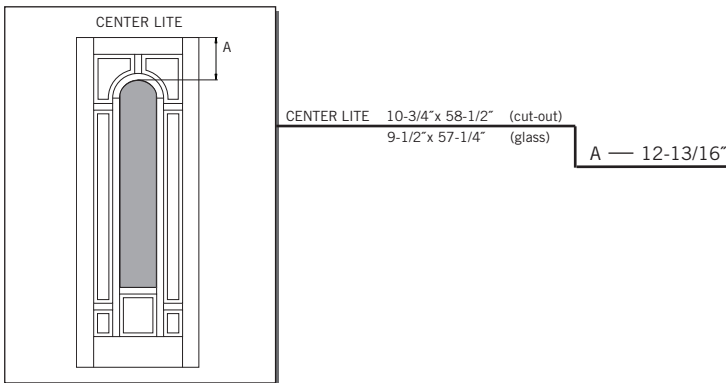

MODEL **DRG8080** (3'-0", 3'-6" x 8'-0")

Matching Sidelite: **SLG3080**

3'-0"

3'-6"

CUT-OUTS & GLASS INSERT AVAILABLE

A — distance from top of door to top of cut-out