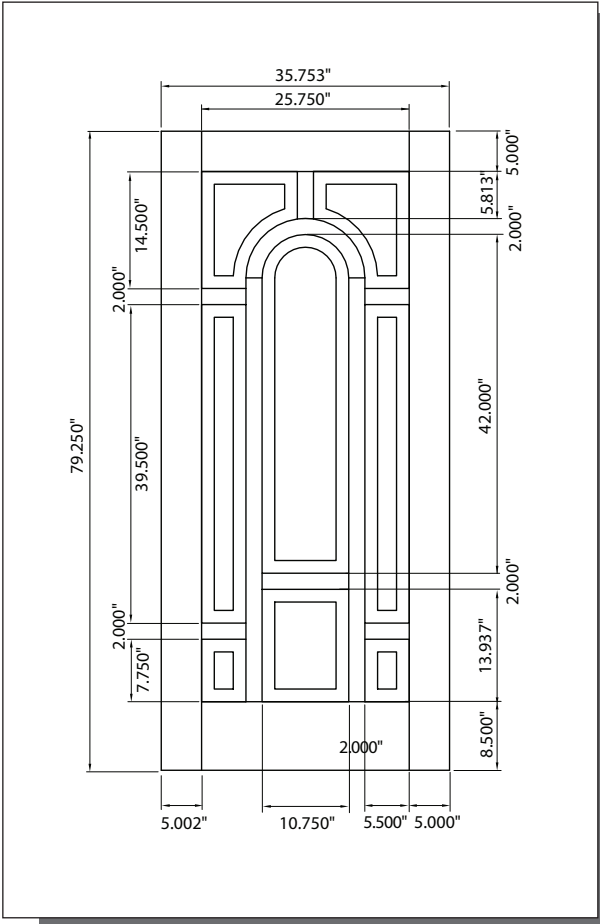

# 6/8 WOODGRAIN EIGHT PANEL DOOR

## MODEL DRG80 (3'-0" x 6'-8")

Matching Sidelite: **SLG80**

3'-0"

### CUT-OUTS & GLASS INSERT AVAILABLE

A — distance from top of door to top of cut-out