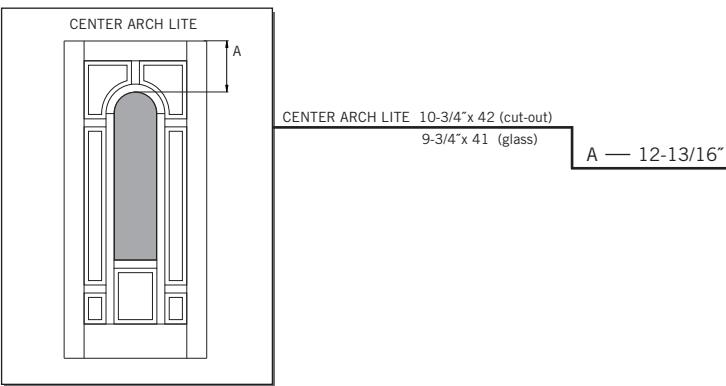

# 6/8 WOODGRAIN EIGHT PANEL DOOR

## MODEL DRG80 (3'-0" x 6'-8")

Matching Sidelite: **SLG80**

3'-0"

### CUT-OUTS & GLASS INSERT AVAILABLE

A — distance from top of door to top of cut-out