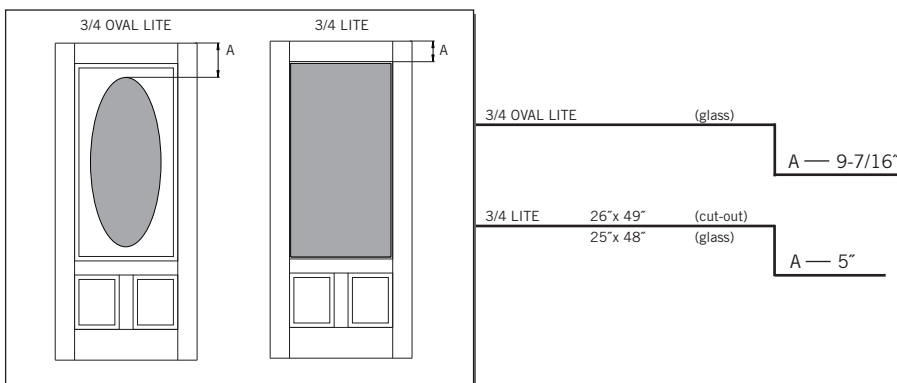

# 6/8 WOODGRAIN 3/4 OVAL ELITE DOOR

## MODEL DRG3E (3'-0" x 6'-8")

Matching Sidelites: **SLG3E, SLG60**

3'-0"

### CUT-OUTS & GLASS INSERT AVAILABLE

A — distance from top of door to top of cut-out