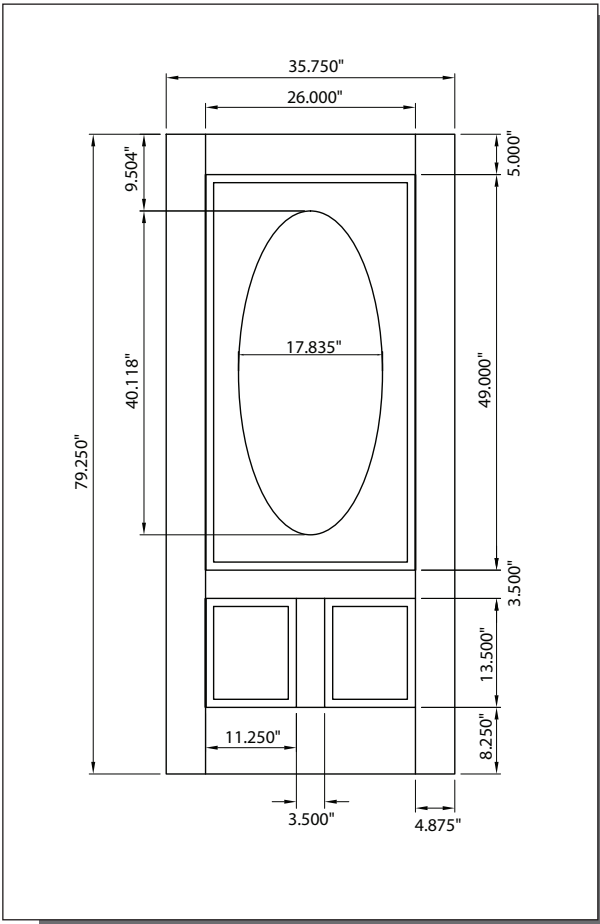

# 6/8 WOODGRAIN 3/4 OVAL ELITE DOOR

## MODEL DRG3E (3'-0" x 6'-8")

Matching Sidelites: **SLG3E, SLG60**

3'-0"

### CUT-OUTS & GLASS INSERT AVAILABLE

A — distance from top of door to top of cut-out