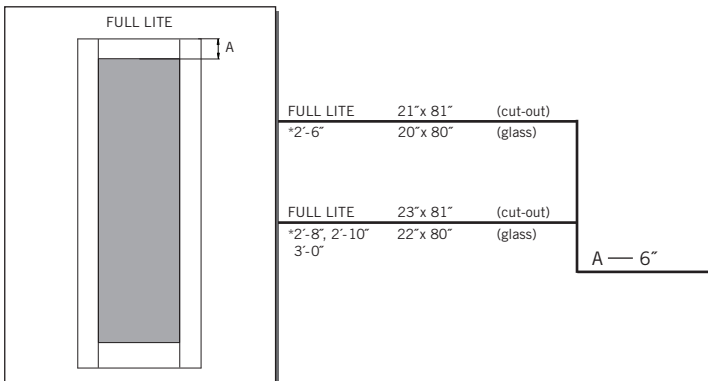

MODEL **DRG0080** (2'-6", 2'-8", 2'-10", 3'-0" x 8'-0")

Matching Sidelite: **SLG0080**

2'-6", 2'-8", 2'-10"

3'-0"

CUT-OUTS & GLASS INSERT AVAILABLE

A — distance from top of door to top of cut-out