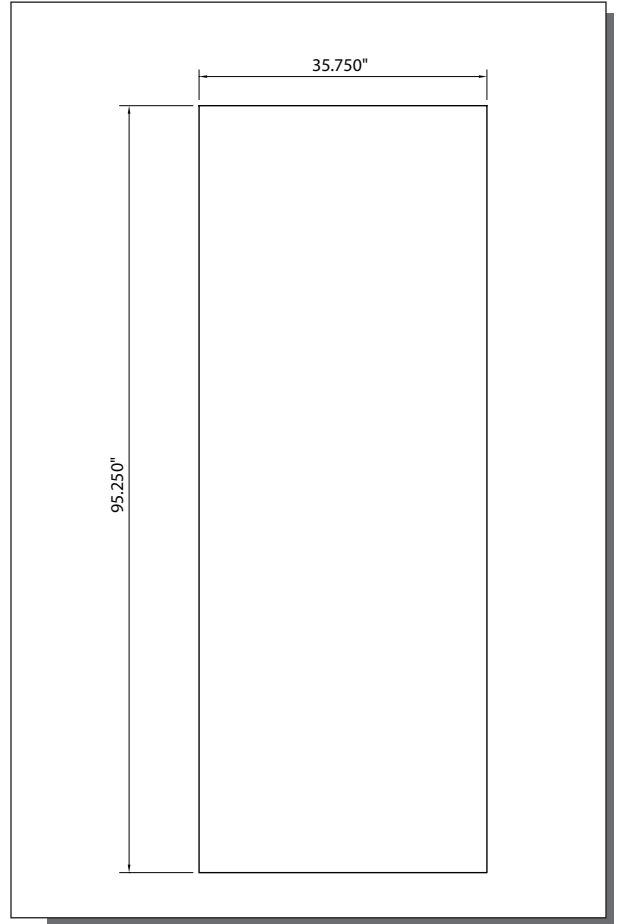

MODEL **DRG0080** (2'-6", 2'-8", 2'-10", 3'-0" x 8'-0")

Matching Sidelite: **SLG0080**

2'-6", 2'-8", 2'-10"

3'-0"

CUT-OUTS & GLASS INSERT AVAILABLE

A — distance from top of door to top of cut-out